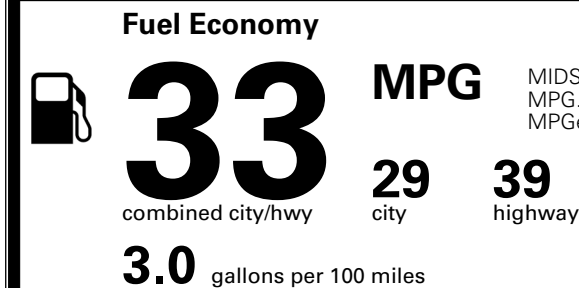

TOTAL ADDITIONAL WEIGHT:

EPA DOT Fuel Economy and Environment

Gasoline Vehicle

MIDSIZE CARS range from 15 to 139 MPG. The best vehicle rates 146 MPGe.

You save \$1,000
 in fuel costs over 5 years compared to the average new vehicle.