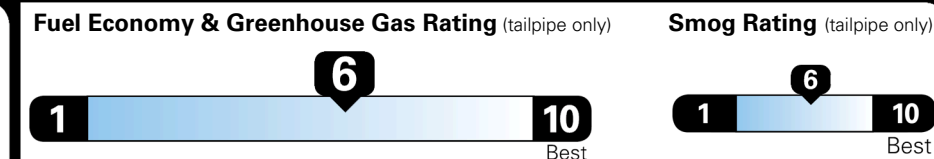

This vehicle emits 269 grams CO₂ per mile. The best emits 0 grams per mile (tailpipe only). Producing and distributing fuel also create emissions; learn more at fueleconomy.gov.

Actual results will vary for many reasons, including driving conditions and how you drive and maintain your vehicle. The average new vehicle gets 29 MPG and costs $8,500 to fuel over 5 years. Cost estimates are based on 15,000 miles per year at $ 3.30 per gallon. MPGe is miles per gasoline gallon equivalent. Vehicle emissions are a significant cause of climate change and smog.

fueleconomy.gov

Calculate personalized estimates and compare vehicles

GOVERNMENT 5-STAR SAFETY RATINGS

Overall Vehicle Score ★★★★★

Based on the combined rating of frontal, side and rollover. Should ONLY be compared to other vehicles of similar size and weight.

Frontal Driver ★★★★★

Crash Passenger ★★★★★

Based on the risk of injury in a frontal impact. Should ONLY be compared to other vehicles of similar size and weight.

Side Front seat ★★★★★

Crash Rear seat ★★★★★

Star ratings based on the risk of injury in a side impact.

Rollover ★★★★★

Star ratings based on the risk of rollover in a single-vehicle crash.

Star ratings range from 1 to 5 stars (★★★★★) with 5 being the highest.

Source: National Highway Traffic Safety Administration (NHTSA).

www.safercar.gov or 1-888-327-4236

Manufacturer's suggested retail price includes Manufacturer's recommended pre-delivery service. License and title fees, state and local taxes and other dealer installed options and accessories are not included in the manufacturer's suggested retail price.

PARTS CONTENT INFORMATION

FOR VEHICLES IN THIS CAR LINE U.S./CANADIAN PARTS CONTENT: 20 %

MAJOR SOURCES OF FOREIGN PARTS:
MEXICO: 45%
KOREA: 30%

NOTE: PARTS CONTENT DOES NOT INCLUDE FINAL ASSEMBLY, DISTRIBUTION, OR OTHER NON-PARTS COSTS.

FOR THIS VEHICLE FINAL ASSEMBLY POINT: PESQUERIA, NL, MEXICO

COUNTRY OF ORIGIN ENGINE (MOTOR):

USA

TRANSMISSION: MEXICO