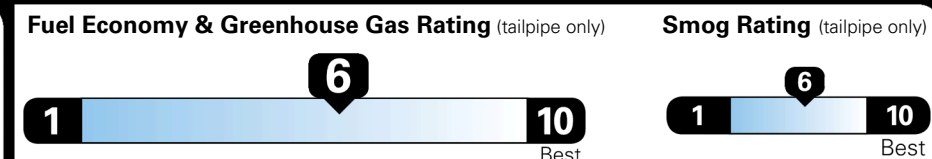

This vehicle emits 269 grams CO₂ per mile. The best emits 0 grams per mile (tailpipe only). Producing and distributing fuel also create emissions; learn more at fueleconomy.gov.

Actual results will vary for many reasons, including driving conditions and how you drive and maintain your vehicle. The average new vehicle gets 29 MPG and costs $8,500 to fuel over 5 years. Cost estimates are based on 15,000 miles per year at $ 3.30 per gallon. MPGe is miles per gasoline gallon equivalent. Vehicle emissions are a significant cause of climate change and smog.

fueleconomy.gov

Calculate personalized estimates and compare vehicles

GOVERNMENT 5-STAR SAFETY RATINGS

Overall Vehicle Score ★ ★ ★ ★ ★

Based on the combined rating of frontal, side and rollover. Should ONLY be compared to other vehicles of similar size and weight.

Frontal	Driver	★ ★ ★ ★ ★
Crash	Passenger	★ ★ ★ ★ ★
Side	Front seat	★ ★ ★ ★ ★
Crash	Rear seat	★ ★ ★ ★ ★
Rollover		★ ★ ★ ★ ★

Star ratings based on the risk of injury in a frontal impact. Should ONLY be compared to other vehicles of similar size and weight.

Star ratings based on the risk of injury in a side impact.

Star ratings based on the risk of rollover in a single-vehicle crash.

Star ratings range from 1 to 5 stars (★★★★★) with 5 being the highest.
Source: National Highway Traffic Safety Administration (NHTSA).
www.safercar.gov or 1-888-327-4236

Manufacturer's suggested retail price includes Manufacturer's recommended pre-delivery service. License and title fees, state and local taxes and other dealer installed options and accessories are not included in the manufacturer's suggested retail price.

PARTS CONTENT INFORMATION

FOR VEHICLES IN THIS CAR LINE U.S./CANADIAN PARTS CONTENT: 20 %

MAJOR SOURCES OF FOREIGN PARTS:
MEXICO: 45%
KOREA: 30%

NOTE: PARTS CONTENT DOES NOT INCLUDE FINAL ASSEMBLY, DISTRIBUTION, OR OTHER NON-PARTS COSTS.

FOR THIS VEHICLE FINAL ASSEMBLY POINT: PESQUERIA, NL, MEXICO

COUNTRY OF ORIGIN ENGINE (MOTOR): USA
TRANSMISSION: MEXICO