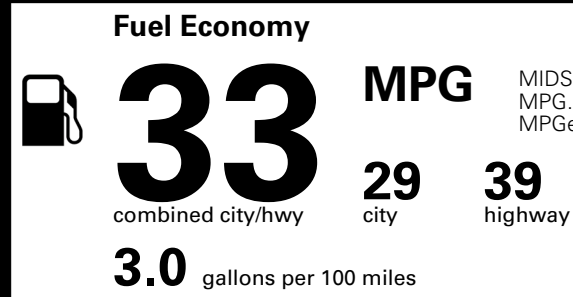

\$ 23,785.00

INLAND FREIGHT AND HANDLING

\$ 1,245.00

TOTAL MANUFACTURER'S SUGGESTED RETAIL PRICE ▶

\$ 25,030.00

*Additional terms and conditions apply.
 **Kia Connect may be currently unavailable for some Model Year 2022 and newer vehicles sold or purchased in Massachusetts; please see owners.kia.com for more information.
 NOTE: When you purchase this vehicle, Kia America, Inc. collects personal information you provide to the dealership. For information on our collection and use of personal information and your rights, please see our Privacy Policy on www.kia.com.

TOTAL ADDITIONAL WEIGHT:

EPA DOT Fuel Economy and Environment

Gasoline Vehicle

MIDSIZE CARS range from 15 to 139 MPG. The best vehicle rates 146 MPGe.

You save \$1,000
 in fuel costs over 5 years compared to the average new vehicle.