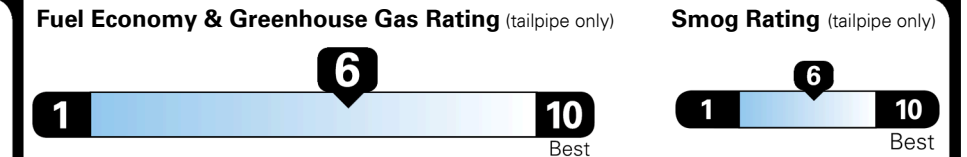

EPA DOT Fuel Economy and Environment

Gasoline Vehicle

Fuel Economy

33 MPG
combined city/hwy

29 MPG
city

39 MPG
highway

3.0 gallons per 100 miles

MIDSIZE CARS range from 15 to 140 MPG. The best vehicle rates 140 MPGe.

You save $1,500
in fuel costs over 5 years compared to the average new vehicle.

Annual fuel cost $1,600