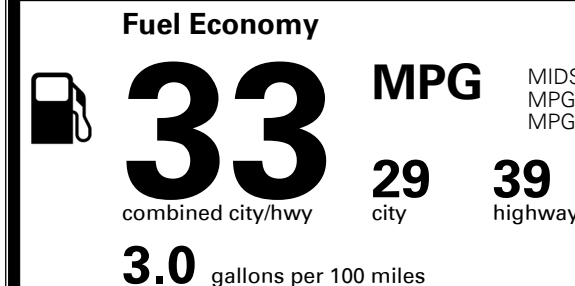

INLAND FREIGHT AND HANDLING \$ 1,155.00

**TOTAL MANUFACTURER'S SUGGESTED RETAIL PRICE ▶ \$ 24,540.00**

TOTAL ADDITIONAL WEIGHT:

\*Additional terms and conditions apply.  
 \*\*Kia Connect may be currently unavailable for some Model Year 2022 and newer vehicles sold or purchased in Massachusetts; please see owners.kia.com for more information.  
 NOTE: When you purchase this vehicle, Kia America, Inc. collects personal information you provide to the dealership. For information on our collection and use of personal information and your rights, please see our Privacy Policy on www.kia.com.

**EPA DOT Fuel Economy and Environment**

**Gasoline Vehicle**

MIDSIZE CARS range from 15 to 140 MPG. The best vehicle rates 140 MPGe.

**You save \$1,500**  
 in fuel costs over 5 years compared to the average new vehicle.