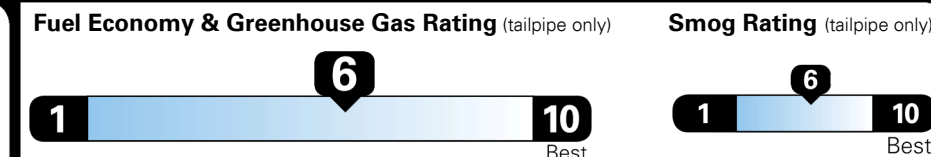

This vehicle emits 273 grams CO₂ per mile. The best emits 0 grams per mile (tailpipe only). Producing and distributing fuel also create emissions; learn more at fueleconomy.gov.

Actual results will vary for many reasons, including driving conditions and how you drive and maintain your vehicle. The average new vehicle gets 28 MPG and costs $9,500 to fuel over 5 years. Cost estimates are based on 15,000 miles per year at $ 3.50 per gallon. MPGe is miles per gasoline gallon equivalent. Vehicle emissions are a significant cause of climate change and smog.

fueleconomy.gov

Calculate personalized estimates and compare vehicles

GOVERNMENT 5-STAR SAFETY RATINGS

Overall Vehicle Score ★★★★★

Based on the combined rating of frontal, side and rollover. Should ONLY be compared to other vehicles of similar size and weight.

Frontal Driver ★★★★★

Crash Passenger ★★★★★

Based on the risk of injury in a frontal impact. Should ONLY be compared to other vehicles of similar size and weight.

Side Front seat ★★★★★

Crash Rear seat ★★★★★

Star ratings based on the risk of injury in a side impact.

Rollover ★★★★★

Star ratings based on the risk of rollover in a single-vehicle crash.

Star ratings range from 1 to 5 stars (★★★★★) with 5 being the highest.

Source: National Highway Traffic Safety Administration (NHTSA).

www.safercar.gov or 1-888-327-4236

Manufacturer's suggested retail price includes Manufacturer's recommended pre-delivery service. License and title fees, state and local taxes and other dealer installed options and accessories are not included in the manufacturer's suggested retail price.

PARTS CONTENT INFORMATION

FOR VEHICLES IN THIS CAR LINE U.S./CANADIAN PARTS CONTENT: 20 %

MAJOR SOURCES OF FOREIGN PARTS:
KOREA: 40%
MEXICO: 35%

NOTE: PARTS CONTENT DOES NOT INCLUDE FINAL ASSEMBLY, DISTRIBUTION, OR OTHER NON-PARTS COSTS.

FOR THIS VEHICLE FINAL ASSEMBLY POINT: PESQUERIA, NL, MEXICO

COUNTRY OF ORIGIN ENGINE (MOTOR):

USA

TRANSMISSION: MEXICO