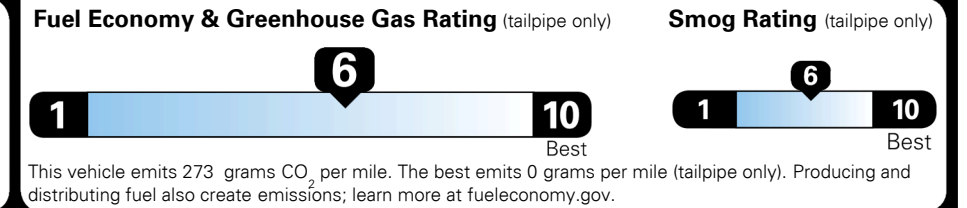

INLAND FREIGHT AND HANDLING \$ 1,155.00

TOTAL MANUFACTURER'S SUGGESTED RETAIL PRICE ▶ \$ 25,320.00

TOTAL ADDITIONAL WEIGHT: 11.4

*Additional terms and conditions apply.
 **Kia Connect may be currently unavailable for some Model Year 2022 and newer vehicles sold or purchased in Massachusetts; please see owners.kia.com for more information.
 NOTE: When you purchase this vehicle, Kia America, Inc. collects personal information you provide to the dealership. For information on our collection and use of personal information and your rights, please see our Privacy Policy on www.kia.com.

EPA DOT Fuel Economy and Environment

Gasoline Vehicle

You save \$1,500
 in fuel costs over 5 years compared to the average new vehicle.

Annual fuel cost \$1,600

Actual results will vary for many reasons, including driving conditions and how you drive and maintain your vehicle. The average new vehicle gets 28 MPG and costs \$9,500 to fuel over 5 years. Cost estimates are based on 15,000 miles per year at \$ 3.50 per gallon. MPGe is miles per gasoline gallon equivalent. Vehicle emissions are a significant cause of climate change and smog.