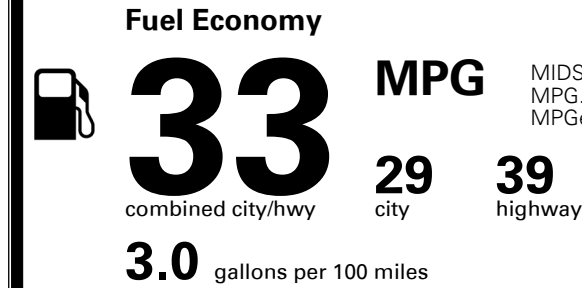

INLAND FREIGHT AND HANDLING \$ 1,155.00

TOTAL MANUFACTURER'S SUGGESTED RETAIL PRICE ▶ \$ 25,320.00

TOTAL ADDITIONAL WEIGHT: 11.4

*Additional terms and conditions apply.
 **Kia Connect may be currently unavailable for some Model Year 2022 and newer vehicles sold or purchased in Massachusetts; please see owners.kia.com for more information.
 NOTE: When you purchase this vehicle, Kia America, Inc. collects personal information you provide to the dealership. For information on our collection and use of personal information and your rights, please see our Privacy Policy on www.kia.com.

EPA DOT Fuel Economy and Environment

Gasoline Vehicle

You save \$1,500
 in fuel costs over 5 years compared to the average new vehicle.

Annual fuel cost \$1,600

Actual results will vary for many reasons, including driving conditions and how you drive and maintain your vehicle. The average new vehicle gets 28 MPG and costs \$9,500 to fuel over 5 years. Cost estimates are based on 15,000 miles per year at \$ 3.50 per gallon. MPGe is miles per gasoline gallon equivalent. Vehicle emissions are a significant cause of climate change and smog.