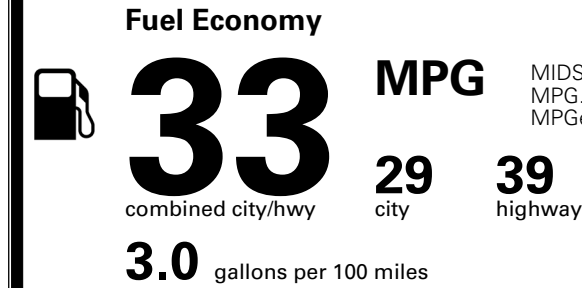

TOTAL ADDITIONAL WEIGHT:

EPA DOT Fuel Economy and Environment

Gasoline Vehicle

MIDSIZE CARS range from 15 to 139 MPG. The best vehicle rates 146 MPGe.

You save \$1,000
 in fuel costs over 5 years compared to the average new vehicle.