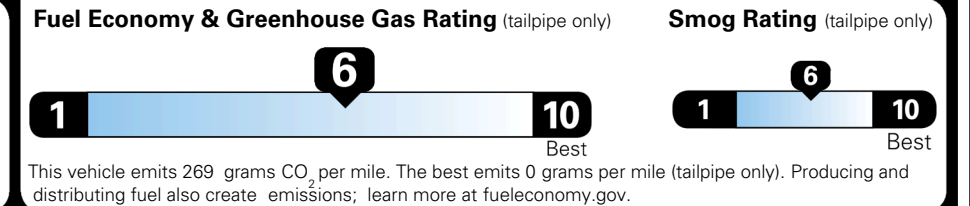

Actual results will vary for many reasons, including driving conditions and how you drive and maintain your vehicle. The average new vehicle gets 29 MPG and costs $8,500 to fuel over 5 years. Cost estimates are based on 15,000 miles per year at $ 3.30 per gallon. MPGe is miles per gasoline gallon equivalent. Vehicle emissions are a significant cause of climate change and smog.

fueleconomy.gov

Calculate personalized estimates and compare vehicles

GOVERNMENT 5-STAR SAFETY RATINGS

Overall Vehicle Score ★★★★★

Based on the combined rating of frontal, side and rollover. Should ONLY be compared to other vehicles of similar size and weight.

Frontal Driver ★★★★★

Crash Passenger ★★★★★

Based on the risk of injury in a frontal impact. Should ONLY be compared to other vehicles of similar size and weight.

Side Front seat ★★★★★

Crash Rear seat ★★★★★

Star ratings based on the risk of injury in a side impact.

Rollover ★★★★★

Star ratings based on the risk of rollover in a single-vehicle crash.

Star ratings range from 1 to 5 stars (★★★★★) with 5 being the highest.

Source: National Highway Traffic Safety Administration (NHTSA).

www.safercar.gov or 1-888-327-4236

Manufacturer's suggested retail price includes Manufacturer's recommended pre-delivery service. License and title fees, state and local taxes and other dealer installed options and accessories are not included in the manufacturer's suggested retail price.

PARTS CONTENT INFORMATION

FOR VEHICLES IN THIS CAR LINE U.S./CANADIAN PARTS CONTENT: 20 %

MAJOR SOURCES OF FOREIGN PARTS:
MEXICO: 45%
KOREA: 30%

NOTE: PARTS CONTENT DOES NOT INCLUDE FINAL ASSEMBLY, DISTRIBUTION, OR OTHER NON-PARTS COSTS.

FOR THIS VEHICLE FINAL ASSEMBLY POINT: PESQUERIA, NL, MEXICO

COUNTRY OF ORIGIN ENGINE (MOTOR): USA

TRANSMISSION: MEXICO