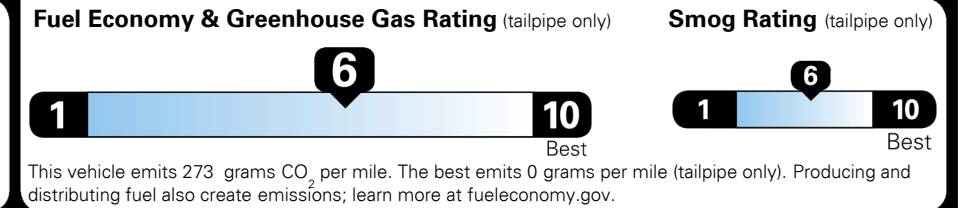

Actual results will vary for many reasons, including driving conditions and how you drive and maintain your vehicle. The average new vehicle gets 28 MPG and costs $9,500 to fuel over 5 years. Cost estimates are based on 15,000 miles per year at $ 3.50 per gallon. MPGe is miles per gasoline gallon equivalent. Vehicle emissions are a significant cause of climate change and smog.

fueleconomy.gov

Calculate personalized estimates and compare vehicles

GOVERNMENT 5-STAR SAFETY RATINGS

Overall Vehicle Score ★★★★★

Based on the combined rating of frontal, side and rollover. Should ONLY be compared to other vehicles of similar size and weight.

Frontal Driver ★★★★★

Crash Passenger ★★★★★

Based on the risk of injury in a frontal impact. Should ONLY be compared to other vehicles of similar size and weight.

Side Front seat ★★★★★

Crash Rear seat ★★★★★

Star ratings based on the risk of injury in a side impact.

Rollover ★★★★★

Star ratings based on the risk of rollover in a single-vehicle crash.

Star ratings range from 1 to 5 stars (★★★★★) with 5 being the highest.

Source: National Highway Traffic Safety Administration (NHTSA).

www.safercar.gov or 1-888-327-4236

Manufacturer's suggested retail price includes Manufacturer's recommended pre-delivery service. License and title fees, state and local taxes and other dealer installed options and accessories are not included in the manufacturer's suggested retail price.

PARTS CONTENT INFORMATION

FOR VEHICLES IN THIS CAR LINE U.S./CANADIAN PARTS CONTENT: 20 %

MAJOR SOURCES OF FOREIGN PARTS:
KOREA: 40%
MEXICO: 35%

NOTE: PARTS CONTENT DOES NOT INCLUDE FINAL ASSEMBLY, DISTRIBUTION, OR OTHER NON-PARTS COSTS.

FOR THIS VEHICLE FINAL ASSEMBLY POINT: PESQUERIA, NL, MEXICO

COUNTRY OF ORIGIN

ENGINE (MOTOR): USA

TRANSMISSION: MEXICO