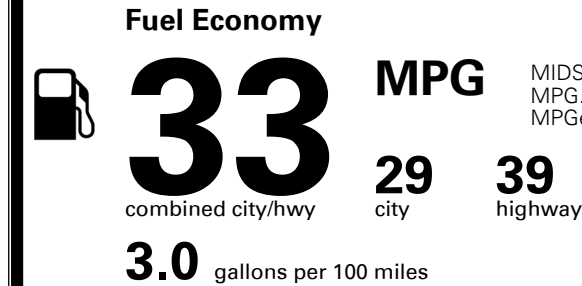

INLAND FREIGHT AND HANDLING \$ 1,155.00

TOTAL MANUFACTURER'S SUGGESTED RETAIL PRICE ▶ \$ 25,320.00

TOTAL ADDITIONAL WEIGHT: 11.4

*Additional terms and conditions apply.
 **Kia Connect may be currently unavailable for some Model Year 2022 and newer vehicles sold or purchased in Massachusetts; please see owners.kia.com for more information.
 NOTE: When you purchase this vehicle, Kia America, Inc. collects personal information you provide to the dealership. For information on our collection and use of personal information and your rights, please see our Privacy Policy on www.kia.com.

EPA DOT Fuel Economy and Environment

Gasoline Vehicle

MIDSIZE CARS range from 15 to 140 MPG. The best vehicle rates 140 MPGe.

You save \$1,500
 in fuel costs over 5 years compared to the average new vehicle.