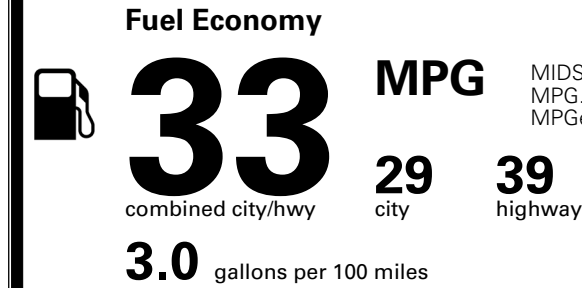

\$ 1,245.00

TOTAL MANUFACTURER'S SUGGESTED RETAIL PRICE ▶

\$ 25,735.00

TOTAL ADDITIONAL WEIGHT:

*Additional terms and conditions apply.
 **Kia Connect may be currently unavailable for some Model Year 2022 and newer vehicles sold or purchased in Massachusetts; please see owners.kia.com for more information.
 NOTE: When you purchase this vehicle, Kia America, Inc. collects personal information you provide to the dealership. For information on our collection and use of personal information and your rights, please see our Privacy Policy on www.kia.com.

EPA DOT Fuel Economy and Environment

Gasoline Vehicle

MIDSIZE CARS range from 15 to 139 MPG. The best vehicle rates 146 MPGe.

You save \$1,000
 in fuel costs over 5 years compared to the average new vehicle.