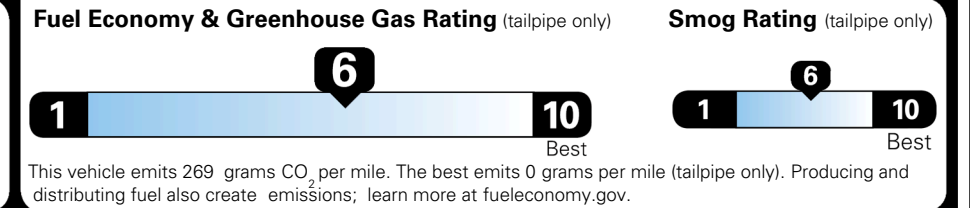

Actual results will vary for many reasons, including driving conditions and how you drive and maintain your vehicle. The average new vehicle gets 29 MPG and costs $8,500 to fuel over 5 years. Cost estimates are based on 15,000 miles per year at $ 3.30 per gallon. MPGe is miles per gasoline gallon equivalent. Vehicle emissions are a significant cause of climate change and smog.

fueleconomy.gov

Calculate personalized estimates and compare vehicles

GOVERNMENT 5-STAR SAFETY RATINGS

Overall Vehicle Score ★ ★ ★ ★ ★

Based on the combined rating of frontal, side and rollover. Should ONLY be compared to other vehicles of similar size and weight.

Frontal	Driver	★ ★ ★ ★ ★
Crash	Passenger	★ ★ ★ ★

Based on the risk of injury in a frontal impact. Should ONLY be compared to other vehicles of similar size and weight.

Side	Front seat	★ ★ ★ ★ ★
Crash	Rear seat	★ ★ ★ ★ ★

Star ratings based on the risk of injury in a side impact.

Rollover ★ ★ ★ ★ ★

Star ratings based on the risk of rollover in a single-vehicle crash.

Star ratings range from 1 to 5 stars (★★★★★) with 5 being the highest.
Source: National Highway Traffic Safety Administration (NHTSA).
www.safercar.gov or 1-888-327-4236

Manufacturer's suggested retail price includes Manufacturer's recommended pre-delivery service. License and title fees, state and local taxes and other dealer installed options and accessories are not included in the manufacturer's suggested retail price.

PARTS CONTENT INFORMATION

FOR VEHICLES IN THIS CAR LINE U.S./CANADIAN PARTS CONTENT: 20 %

MAJOR SOURCES OF FOREIGN PARTS:
MEXICO: 45%
KOREA: 30%

NOTE: PARTS CONTENT DOES NOT INCLUDE FINAL ASSEMBLY, DISTRIBUTION, OR OTHER NON-PARTS COSTS.

FOR THIS VEHICLE FINAL ASSEMBLY POINT:
PESQUERIA, NL, MEXICO

COUNTRY OF ORIGIN ENGINE (MOTOR): USA
TRANSMISSION: MEXICO