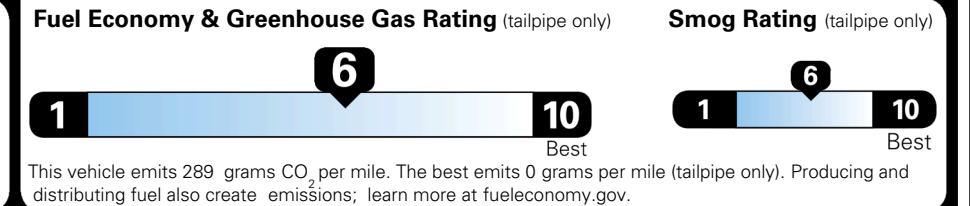

You save $250
in fuel costs over 5 years compared to the average new vehicle.

Annual fuel cost $1,650