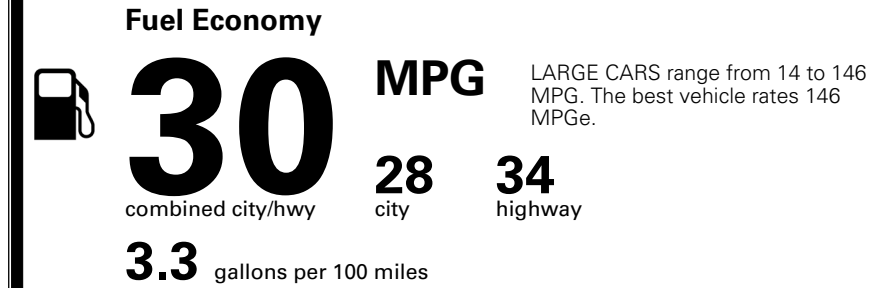

MSRP INCLUDING OPTIONS

\$ 26,680.00

INLAND FREIGHT AND HANDLING

\$ 1,245.00

TOTAL MANUFACTURER'S SUGGESTED RETAIL PRICE ▶

\$ 27,925.00

EPA DOT Fuel Economy and Environment

Gasoline Vehicle