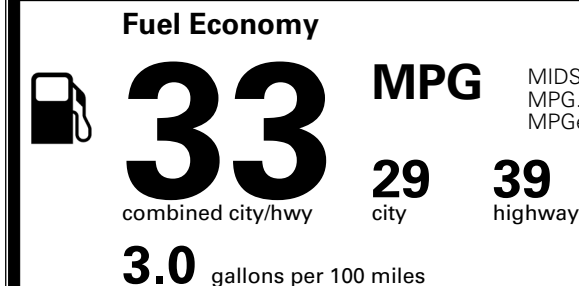

TOTAL ADDITIONAL WEIGHT:

EPA DOT Fuel Economy and Environment

Gasoline Vehicle

MIDSIZE CARS range from 15 to 139 MPG. The best vehicle rates 146 MPGe.

You save \$1,000
 in fuel costs over 5 years compared to the average new vehicle.