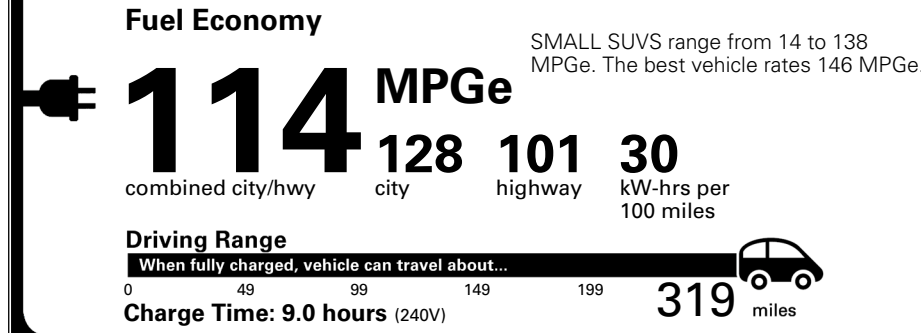

MSRP INCLUDING OPTIONS

\$ 49,640.00

INLAND FREIGHT AND HANDLING

\$ 1,545.00

TOTAL MANUFACTURER'S SUGGESTED RETAIL PRICE ▶

\$ 51,185.00

TOTAL ADDITIONAL WEIGHT: 17.0

*Additional terms and conditions apply.
 **Kia Connect may be currently unavailable for some Model Year 2022 and newer vehicles sold or purchased in Massachusetts; please see owners.kia.com for more information.
 NOTE: When you purchase this vehicle, Kia America, Inc. collects personal information you provide to the dealership. For information on our collection and use of personal information and your rights, please see our Privacy Policy on www.kia.com.

EPA DOT Fuel Economy and Environment

Electric Vehicle

You save \$4,750
 in fuel costs over 5 years compared to the average new vehicle.

Annual fuel cost \$750

Actual results will vary for many reasons, including driving conditions and how you drive and maintain your vehicle. The average new vehicle gets 29 MPG and costs \$8,500 to fuel over 5 years. Cost estimates are based on 15,000 miles per year at \$0.17 per kW-hr. MPGe is miles per gasoline gallon equivalent. Vehicle emissions are a significant cause of global warming and smog.