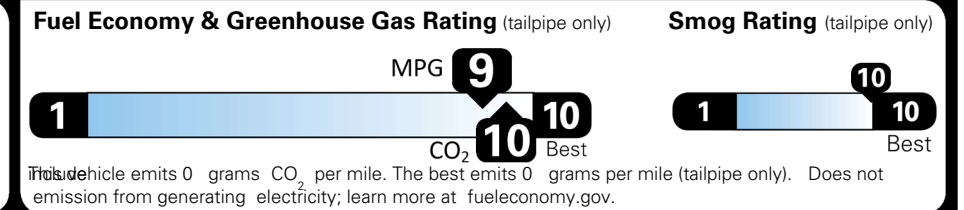

MSRP INCLUDING OPTIONS

\$ 49,640.00

INLAND FREIGHT AND HANDLING

\$ 1,545.00

TOTAL MANUFACTURER'S SUGGESTED RETAIL PRICE ▶

\$ 51,185.00

TOTAL ADDITIONAL WEIGHT: 17.0

*Additional terms and conditions apply.
 **Kia Connect may be currently unavailable for some Model Year 2022 and newer vehicles sold or purchased in Massachusetts; please see owners.kia.com for more information.
 NOTE: When you purchase this vehicle, Kia America, Inc. collects personal information you provide to the dealership. For information on our collection and use of personal information and your rights, please see our Privacy Policy on www.kia.com.

EPA DOT Fuel Economy and Environment

Electric Vehicle

You save \$4,750
 in fuel costs over 5 years compared to the average new vehicle.

Annual fuel cost \$750

Actual results will vary for many reasons, including driving conditions and how you drive and maintain your vehicle. The average new vehicle gets 29 MPG and costs \$8,500 to fuel over 5 years. Cost estimates are based on 15,000 miles per year at \$0.17 per kW-hr. MPGe is miles per gasoline gallon equivalent. Vehicle emissions are a significant cause of global warming and smog.