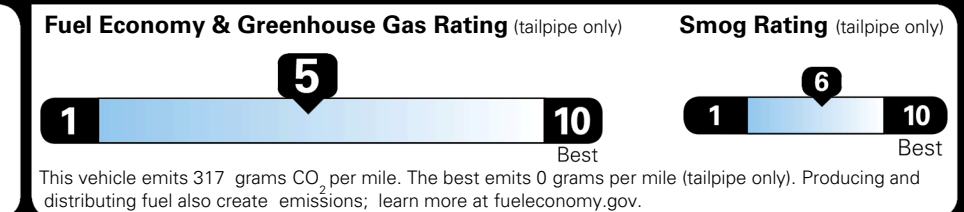

MSRP INCLUDING OPTIONS \$ 30,740.00

INLAND FREIGHT AND HANDLING \$ 1,495.00

TOTAL MANUFACTURER'S SUGGESTED RETAIL PRICE ▶ \$ 32,235.00

TOTAL ADDITIONAL WEIGHT: 8.7

*Additional terms and conditions apply.
 **Kia Connect may be currently unavailable for some Model Year 2022 and newer vehicles sold or purchased in Massachusetts; please see owners.kia.com for more information.
 NOTE: When you purchase this vehicle, Kia America, Inc. collects personal information you provide to the dealership. For information on our collection and use of personal information and your rights, please see our Privacy Policy on www.kia.com.

EPA DOT Fuel Economy and Environment

Gasoline Vehicle

You spend \$250 more in fuel costs over 5 years
 compared to the average new vehicle.

Annual fuel cost \$1,750

Actual results will vary for many reasons, including driving conditions and how you drive and maintain your vehicle. The average new vehicle gets 29 MPG and costs \$8,500 to fuel over 5 years. Cost estimates are based on 15,000 miles per year at \$ 3.30 per gallon. MPGe is miles per gasoline gallon equivalent. Vehicle emissions are a significant cause of climate change and smog.