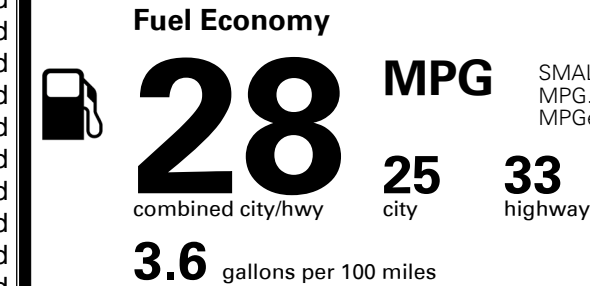

MSRP INCLUDING OPTIONS

\$ 33,350.00

INLAND FREIGHT AND HANDLING

\$ 1,445.00

TOTAL MANUFACTURER'S SUGGESTED RETAIL PRICE ▶

\$ 34,795.00

TOTAL ADDITIONAL WEIGHT: 33.9

EPA DOT Fuel Economy and Environment

SMALL SUVs range from 14 to 125 MPG. The best vehicle rates 146 MPGe.

You spend \$250 more in fuel costs over 5 years compared to the average new vehicle.

Annual fuel cost \$1,750

Fuel Economy & Greenhouse Gas Rating (tailpipe only)