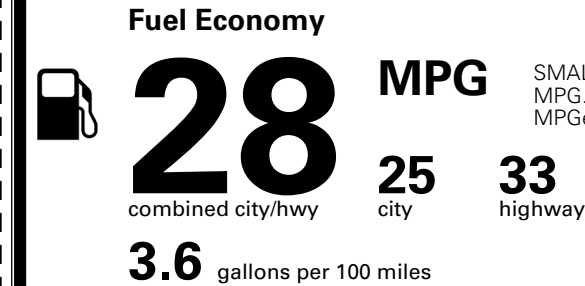

EPA DOT Fuel Economy and Environment

SMALL SUVs range from 14 to 125 MPG. The best vehicle rates 146 MPGe.

You spend $250 more in fuel costs over 5 years compared to the average new vehicle.

Annual fuel cost $1,750