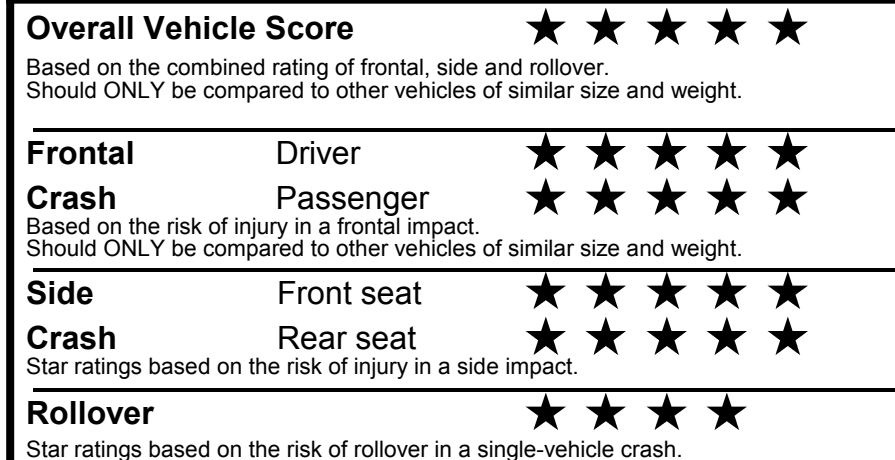

fueleconomy.gov

Calculate personalized estimates and compare vehicles

GOVERNMENT 5-STAR SAFETY RATINGS

Star ratings range from 1 to 5 stars (★★★★★) with 5 being the highest.
 Source: National Highway Traffic Safety Administration (NHTSA).
www.safercar.gov or 1-888-327-4236