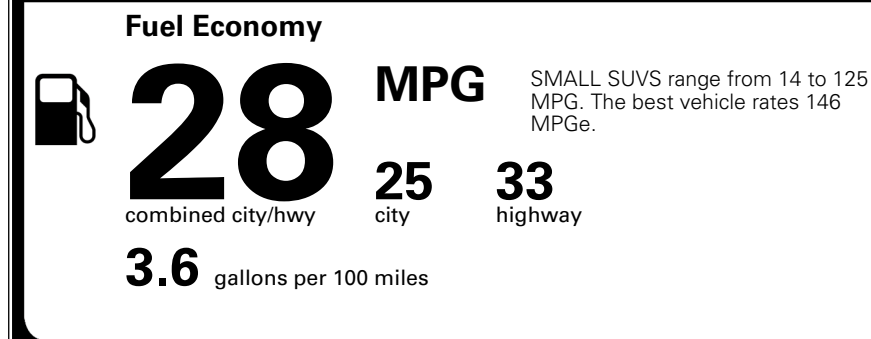

EPA DOT Fuel Economy and Environment

Gasoline Vehicle

You spend $250
more in fuel costs over 5 years compared to the average new vehicle.

Annual fuel cost $1,750