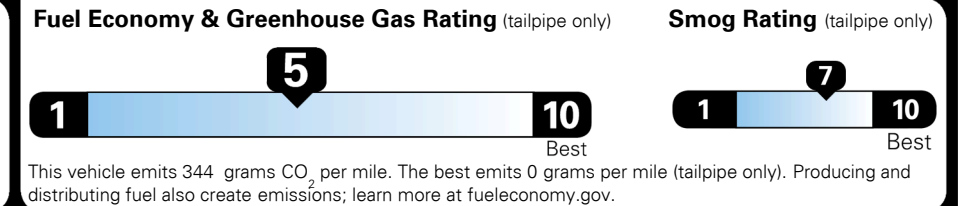

EPA DOT Fuel Economy and Environment

Gasoline Vehicle

Fuel Economy

26 MPG
combined city/hwy

23 MPG
city

30 MPG
highway

3.8 gallons per 100 miles

SMALL SUVs range from 14 to 123 MPG. The best vehicle rates 140 MPGe.

You spend $750 more in fuel costs over 5 years
compared to the average new vehicle.

Annual fuel cost $2,100