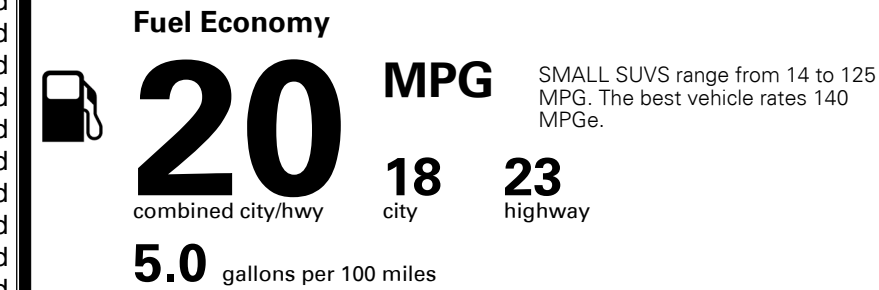

TOTAL ADDITIONAL WEIGHT: 13.1

EPA DOT Fuel Economy and Environment

Gasoline Vehicle

You spend **\$3,500** more in fuel costs over 5 years compared to the average new vehicle.

Annual fuel cost **\$2,600**

Fuel Economy & Greenhouse Gas Rating (tailpipe only) Smog Rating (tailpipe only)