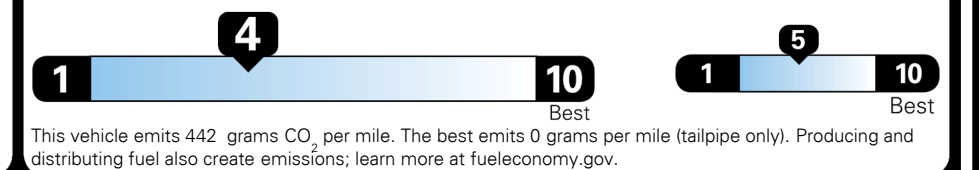

TOTAL ADDITIONAL WEIGHT: 13.1

EPA DOT Fuel Economy and Environment

Gasoline Vehicle

You spend **\$3,500** more in fuel costs over 5 years compared to the average new vehicle.

Annual fuel cost **\$2,600**

Fuel Economy & Greenhouse Gas Rating (tailpipe only) Smog Rating (tailpipe only)