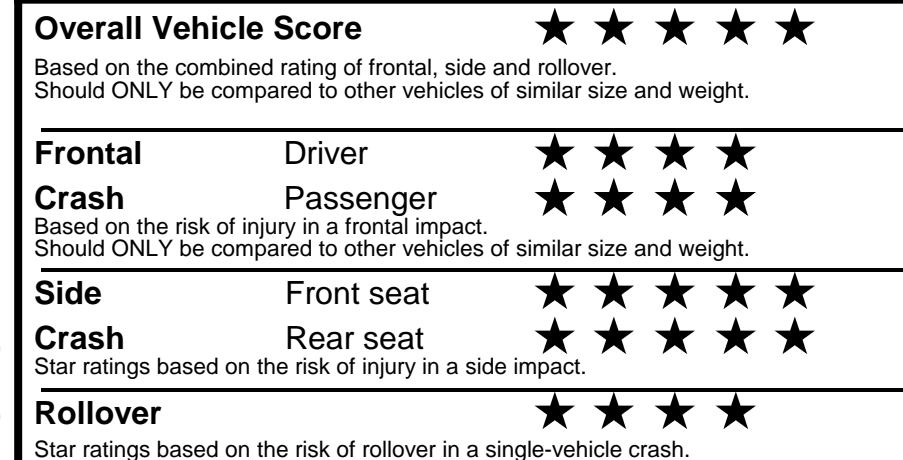

GOVERNMENT 5-STAR SAFETY RATINGS

Star ratings range from 1 to 5 stars (★★★★★) with 5 being the highest. Source: National Highway Traffic Safety Administration (NHTSA). www.safercar.gov or 1-888-327-4236

Manufacturer's suggested retail price includes Manufacturer's recommended pre-delivery service. License and title fees, state and local taxes and other dealer installed options and accessories are not included in the manufacturer's suggested retail price.

PARTS CONTENT INFORMATION

FOR VEHICLES IN THIS CAR LINE U.S./CANADIAN PARTS CONTENT: 60 %

MAJOR SOURCES OF FOREIGN PARTS: KOREA: 30%

NOTE: PARTS CONTENT DOES NOT INCLUDE FINAL ASSEMBLY, DISTRIBUTION, OR OTHER NON-PARTS COSTS.

FOR THIS VEHICLE FINAL ASSEMBLY POINT: WEST POINT, GA, USA

COUNTRY OF ORIGIN ENGINE (MOTOR): KOREA
TRANSMISSION: USA