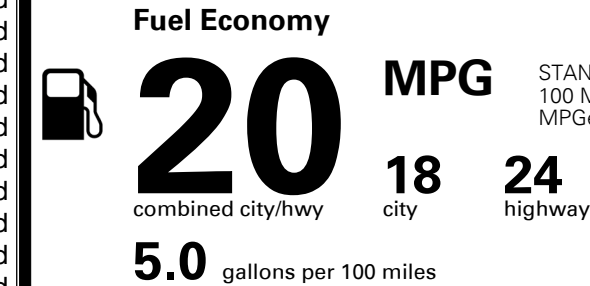

INLAND FREIGHT AND HANDLING \$ 1,395.00

TOTAL MANUFACTURER'S SUGGESTED RETAIL PRICE ▶ \$ 51,390.00

TOTAL ADDITIONAL WEIGHT: 72.2

*Additional terms and conditions apply.

**Kia Connect may be currently unavailable for Model Year 2022 and newer vehicles sold or purchased in Massachusetts; please see owners.kia.com for updates on availability.

EPA DOT Fuel Economy and Environment

Gasoline Vehicle

STANDARD SUVs range from 11 to 100 MPG. The best vehicle rates 140 MPGe.

You spend \$3,750 more in fuel costs over 5 years compared to the average new vehicle.