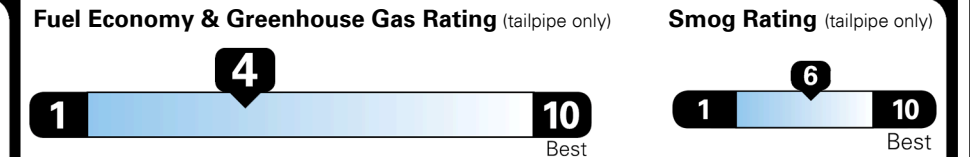

This vehicle emits 442 grams CO₂ per mile. The best emits 0 grams per mile (tailpipe only). Producing and distributing fuel also create emissions; learn more at fueleconomy.gov.

Actual results will vary for many reasons, including driving conditions and how you drive and maintain your vehicle. The average new vehicle gets 28 MPG and costs $9,750 to fuel over 5 years. Cost estimates are based on 15,000 miles per year at $ 3.60 per gallon. MPGe is miles per gasoline gallon equivalent. Vehicle emissions are a significant cause of climate change and smog.

fueleconomy.gov

Calculate personalized estimates and compare vehicles

GOVERNMENT 5-STAR SAFETY RATINGS

Overall Vehicle Score ★★★★★

Based on the combined rating of frontal, side and rollover. Should ONLY be compared to other vehicles of similar size and weight.

Frontal Crash Driver Passenger ★★★★★

Based on the risk of injury in a frontal impact. Should ONLY be compared to other vehicles of similar size and weight.

Side Crash Front seat Rear seat ★★★★★

Star ratings based on the risk of injury in a side impact.

Rollover ★★★★★

Star ratings based on the risk of rollover in a single-vehicle crash.

Star ratings range from 1 to 5 stars (★★★★★) with 5 being the highest.

Source: National Highway Traffic Safety Administration (NHTSA).

www.safercar.gov or 1-888-327-4236

Manufacturer's suggested retail price includes Manufacturer's recommended pre-delivery service. License and title fees, state and local taxes and other dealer installed options and accessories are not included in the manufacturer's suggested retail price.

PARTS CONTENT INFORMATION

FOR VEHICLES IN THIS CAR LINE U.S./CANADIAN PARTS CONTENT: 60 %

MAJOR SOURCES OF FOREIGN PARTS: KOREA: 30%

NOTE: PARTS CONTENT DOES NOT INCLUDE FINAL ASSEMBLY, DISTRIBUTION, OR OTHER NON-PARTS COSTS.

FOR THIS VEHICLE FINAL ASSEMBLY POINT: WEST POINT, GA, USA

COUNTRY OF ORIGIN

ENGINE: KOREA

TRANSMISSION: USA