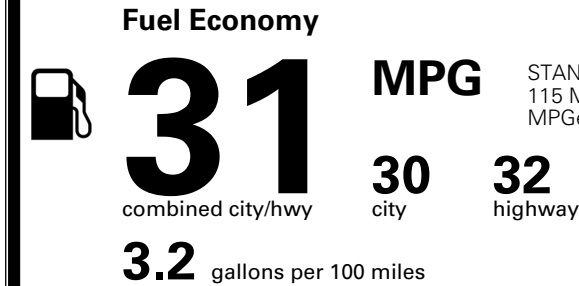

MSRP INCLUDING OPTIONS \$ 56,300.00

INLAND FREIGHT AND HANDLING \$ 1,545.00

TOTAL MANUFACTURER'S SUGGESTED RETAIL PRICE ▶ \$ 57,845.00

TOTAL ADDITIONAL WEIGHT: 9.0

\$ 54,490.00

EPA DOT Fuel Economy and Environment

Gasoline Vehicle

STANDARD SUVs range from 13 to 115 MPG. The best vehicle rates 146 MPGe.

You save \$500
 in fuel costs over 5 years compared to the average new vehicle.

Annual fuel cost \$1,500

Actual results will vary for many reasons, including driving conditions and how you drive and maintain your vehicle. The average new vehicle gets 29 MPG and costs \$8,000 to fuel over 5 years. Cost estimates are based on 15,000 miles per year at \$ 3.10 per gallon. MPGe is miles per gasoline gallon equivalent. Vehicle emissions are a significant cause of climate change and smog.