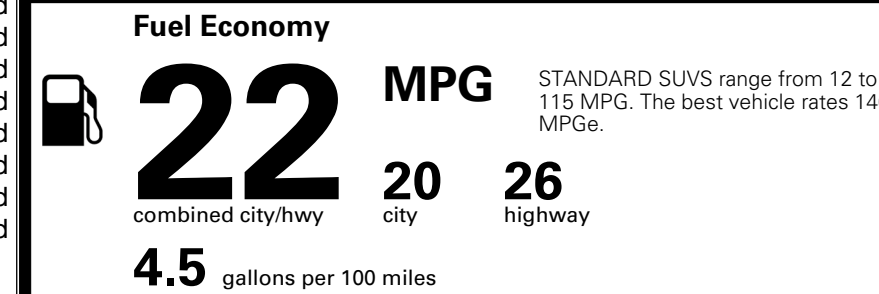

\$495.00
 \$625.00
 \$250.00
 \$165.00
 \$390.00

MSRP INCLUDING OPTIONS

\$ 44,015.00

INLAND FREIGHT AND HANDLING

\$ 1,545.00

TOTAL MANUFACTURER'S SUGGESTED RETAIL PRICE ▶

\$ 45,560.00

TOTAL ADDITIONAL WEIGHT: 8.7

EPA DOT Fuel Economy and Environment

Gasoline Vehicle

You spend \$2,750 more in fuel costs over 5 years
 compared to the average new vehicle.

Annual fuel cost \$2,250

Actual results will vary for many reasons, including driving conditions and how you drive and maintain your vehicle. The average new vehicle gets 29 MPG and costs \$8,500 to fuel over 5 years. Cost estimates are based on 15,000 miles per year at \$ 3.30 per gallon. MPGe is miles per gasoline gallon equivalent. Vehicle emissions are a significant cause of climate change and smog.