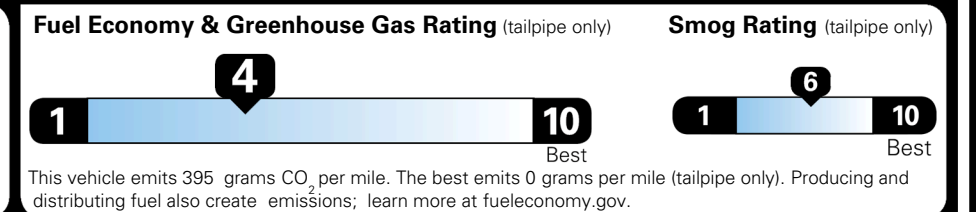

\$495.00
 \$625.00
 \$250.00
 \$165.00
 \$390.00

MSRP INCLUDING OPTIONS

\$ 44,015.00

INLAND FREIGHT AND HANDLING

\$ 1,545.00

TOTAL MANUFACTURER'S SUGGESTED RETAIL PRICE ▶

\$ 45,560.00

TOTAL ADDITIONAL WEIGHT: 8.7

EPA DOT Fuel Economy and Environment

Gasoline Vehicle

You spend \$2,750 more in fuel costs over 5 years
 compared to the average new vehicle.

Annual fuel cost \$2,250

Actual results will vary for many reasons, including driving conditions and how you drive and maintain your vehicle. The average new vehicle gets 29 MPG and costs \$8,500 to fuel over 5 years. Cost estimates are based on 15,000 miles per year at \$ 3.30 per gallon. MPGe is miles per gasoline gallon equivalent. Vehicle emissions are a significant cause of climate change and smog.