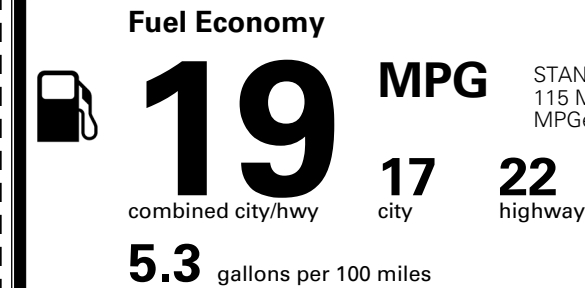

INLAND FREIGHT AND HANDLING \$ 1,545.00

TOTAL MANUFACTURER'S SUGGESTED RETAIL PRICE ▶ \$ 59,345.00

TOTAL ADDITIONAL WEIGHT: 15.2

*Additional terms and conditions apply.

**Kia Connect may be currently unavailable for some Model Year 2022 and newer vehicles sold or purchased in Massachusetts; please see owners.kia.com for more information.

EPA DOT Fuel Economy and Environment

Gasoline Vehicle

STANDARD SUVs range from 13 to 115 MPG. The best vehicle rates 146 MPGe.

You spend \$4,250 more in fuel costs over 5 years compared to the average new vehicle.