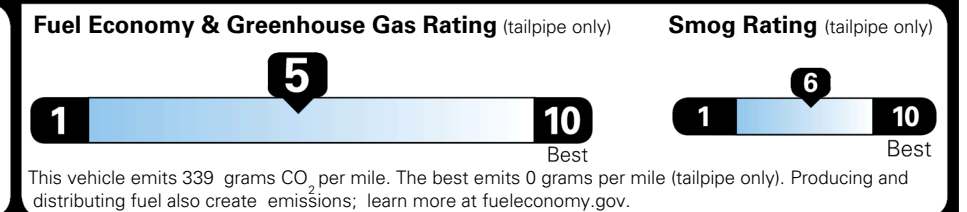

Actual results will vary for many reasons, including driving conditions and how you drive and maintain your vehicle. The average new vehicle gets 29 MPG and costs $8,500 to fuel over 5 years. Cost estimates are based on 15,000 miles per year at $ 3.30 per gallon. MPGe is miles per gasoline gallon equivalent. Vehicle emissions are a significant cause of climate change and smog.

fueleconomy.gov

Calculate personalized estimates and compare vehicles

GOVERNMENT 5-STAR SAFETY RATINGS

Overall Vehicle Score ★★★★★
Based on the combined rating of frontal, side and rollover. Should ONLY be compared to other vehicles of similar size and weight.

Frontal	Driver	★★★★★
Crash	Passenger	★★★★★
Side	Front seat	★★★★★
Crash	Rear seat	★★★★★
Rollover		★★★★★

Star ratings based on the risk of injury in a frontal impact. Should ONLY be compared to other vehicles of similar size and weight.
Star ratings based on the risk of injury in a side impact.
Star ratings based on the risk of rollover in a single-vehicle crash.

Star ratings range from 1 to 5 stars (★★★★★) with 5 being the highest.
Source: National Highway Traffic Safety Administration (NHTSA).
www.safercar.gov or 1-888-327-4236

Manufacturer's suggested retail price includes Manufacturer's recommended pre-delivery service. License and title fees, state and local taxes and other dealer installed options and accessories are not included in the manufacturer's suggested retail price.

PARTS CONTENT INFORMATION

FOR VEHICLES IN THIS CAR LINE U.S./CANADIAN PARTS CONTENT: 55 %

MAJOR SOURCES OF FOREIGN PARTS: KOREA: 30%

NOTE: PARTS CONTENT DOES NOT INCLUDE FINAL ASSEMBLY, DISTRIBUTION, OR OTHER NON-PARTS COSTS.

FOR THIS VEHICLE FINAL ASSEMBLY POINT: WEST POINT, GA, USA

COUNTRY OF ORIGIN ENGINE (MOTOR): USA
TRANSMISSION: USA