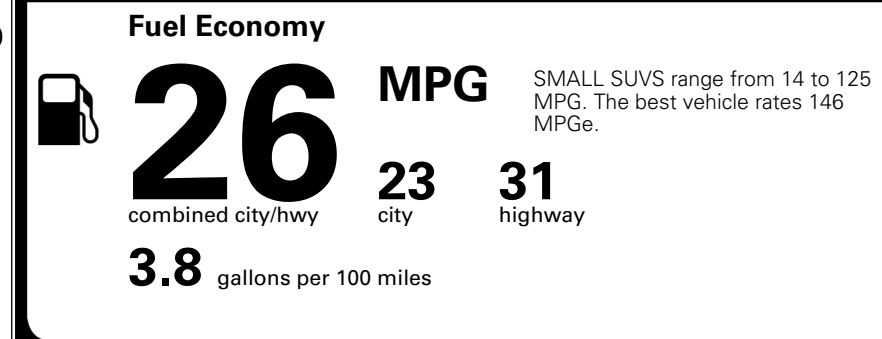

EPA DOT Fuel Economy and Environment

Gasoline Vehicle

You spend \$1,000 more in fuel costs over 5 years compared to the average new vehicle.

Annual fuel cost \$1,900

Actual results will vary for many reasons, including driving conditions and how you drive and maintain your vehicle. The average new vehicle gets 29 MPG and costs \$8,500 to fuel over 5 years. Cost estimates are based on 15,000 miles per year at \$ 3.30 per gallon. MPGe is miles per gasoline gallon equivalent. Vehicle emissions are a significant cause of climate change and smog.