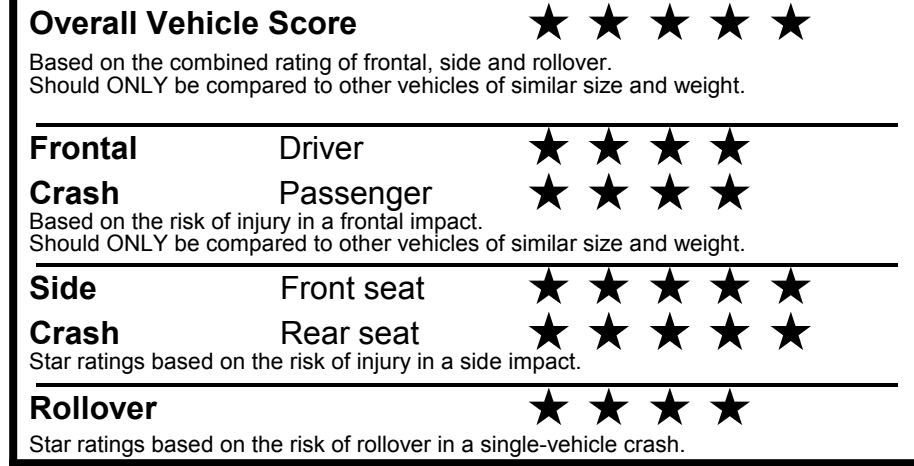

GOVERNMENT 5-STAR SAFETY RATINGS

PARTS CONTENT INFORMATION

FOR VEHICLES IN THIS CAR LINE U.S./CANADIAN PARTS CONTENT: 55 %

MAJOR SOURCES OF FOREIGN PARTS: KOREA: 30%

NOTE: PARTS CONTENT DOES NOT INCLUDE FINAL ASSEMBLY, DISTRIBUTION, OR OTHER NON-PARTS COSTS.

FOR THIS VEHICLE FINAL ASSEMBLY POINT: WEST POINT, GA, USA

COUNTRY OF ORIGIN ENGINE (MOTOR): USA

TRANSMISSION: USA

Star ratings range from 1 to 5 stars (★★★★★) with 5 being the highest.
Source: National Highway Traffic Safety Administration (NHTSA).
www.safercar.gov or 1-888-327-4236

Manufacturer's suggested retail price includes Manufacturer's recommended pre-delivery service. License and title fees, state and local taxes and other dealer installed options and accessories are not included in the manufacturer's suggested retail price.