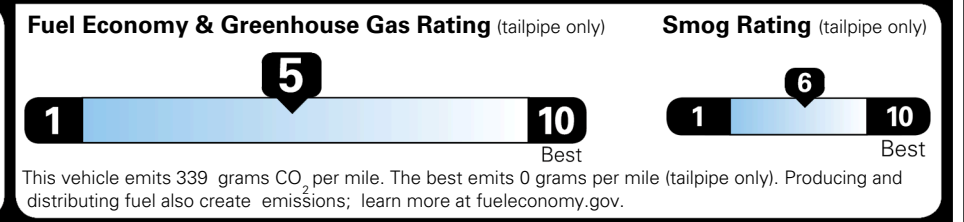

EPA DOT Fuel Economy and Environment

Gasoline Vehicle

You spend \$1,000 more in fuel costs over 5 years compared to the average new vehicle.

Annual fuel cost \$1,900

Actual results will vary for many reasons, including driving conditions and how you drive and maintain your vehicle. The average new vehicle gets 29 MPG and costs \$8,500 to fuel over 5 years. Cost estimates are based on 15,000 miles per year at \$ 3.30 per gallon. MPGe is miles per gasoline gallon equivalent. Vehicle emissions are a significant cause of climate change and smog.