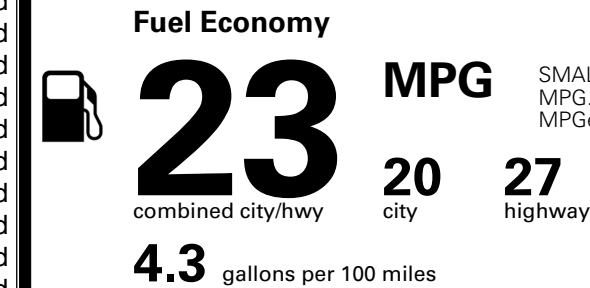

EPA DOT Fuel Economy and Environment

Gasoline Vehicle

SMALL SUVs range from 14 to 138 MPG. The best vehicle rates 146 MPGe.

You spend
$2,250
more in fuel costs
over 5 years
compared to the
average new vehicle.

Annual fuel cost
$2,150

Fuel Economy & Greenhouse Gas Rating (tailpipe only)