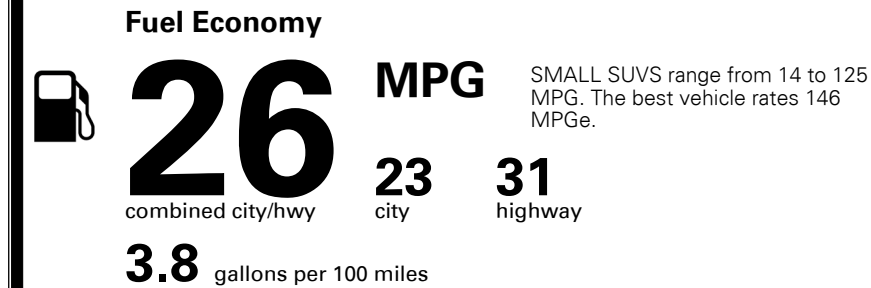

TOTAL MANUFACTURER'S SUGGESTED RETAIL PRICE ▶ \$ 37,265.00

EPA DOT Fuel Economy and Environment

Gasoline Vehicle

You spend \$1,000 more in fuel costs over 5 years compared to the average new vehicle.

Annual fuel cost \$1,900