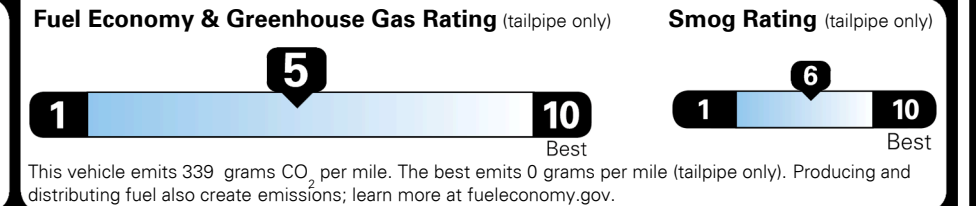

TOTAL MANUFACTURER'S SUGGESTED RETAIL PRICE ▶ \$ 37,265.00

EPA DOT Fuel Economy and Environment

Gasoline Vehicle

You spend \$1,000 more in fuel costs over 5 years compared to the average new vehicle.

Annual fuel cost \$1,900