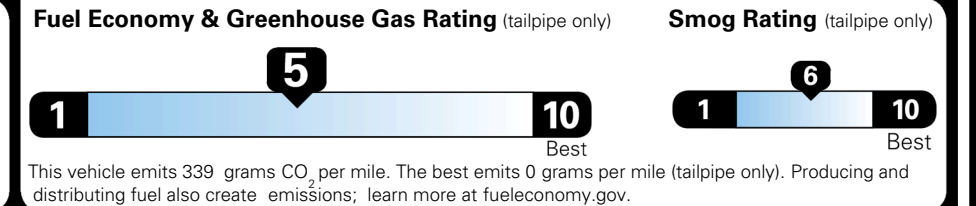

TOTAL ADDITIONAL WEIGHT: 13.2

EPA DOT Fuel Economy and Environment

Gasoline Vehicle

You spend \$1,000 more in fuel costs over 5 years compared to the average new vehicle.

Annual fuel cost \$1,900

Actual results will vary for many reasons, including driving conditions and how you drive and maintain your vehicle. The average new vehicle gets 29 MPG and costs \$8,500 to fuel over 5 years. Cost estimates are based on 15,000 miles per year at \$ 3.30 per gallon. MPGe is miles per gasoline gallon equivalent. Vehicle emissions are a significant cause of climate change and smog.