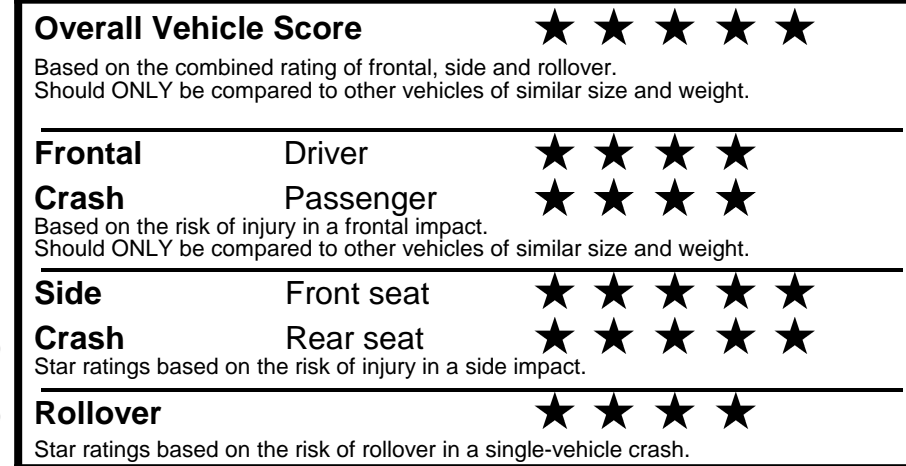

fueleconomy.gov

Calculate personalized estimates and compare vehicles

GOVERNMENT 5-STAR SAFETY RATINGS

Star ratings range from 1 to 5 stars (★★★★★) with 5 being the highest. Source: National Highway Traffic Safety Administration (NHTSA). www.safercar.gov or 1-888-327-4236