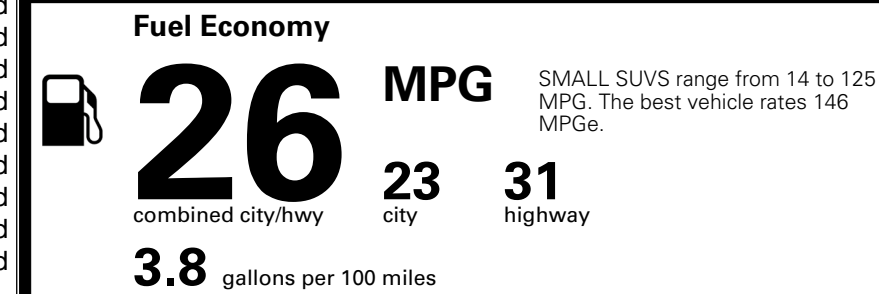

TOTAL ADDITIONAL WEIGHT: 13.2

EPA DOT Fuel Economy and Environment

Gasoline Vehicle

You spend \$1,000 more in fuel costs over 5 years compared to the average new vehicle.

Annual fuel cost \$1,900

Actual results will vary for many reasons, including driving conditions and how you drive and maintain your vehicle. The average new vehicle gets 29 MPG and costs \$8,500 to fuel over 5 years. Cost estimates are based on 15,000 miles per year at \$ 3.30 per gallon. MPGe is miles per gasoline gallon equivalent. Vehicle emissions are a significant cause of climate change and smog.