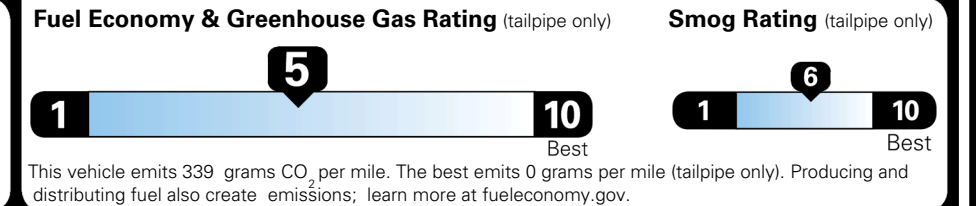

Actual results will vary for many reasons, including driving conditions and how you drive and maintain your vehicle. The average new vehicle gets 29 MPG and costs $8,500 to fuel over 5 years. Cost estimates are based on 15,000 miles per year at $ 3.30 per gallon. MPGe is miles per gasoline gallon equivalent. Vehicle emissions are a significant cause of climate change and smog.

fueleconomy.gov

Calculate personalized estimates and compare vehicles