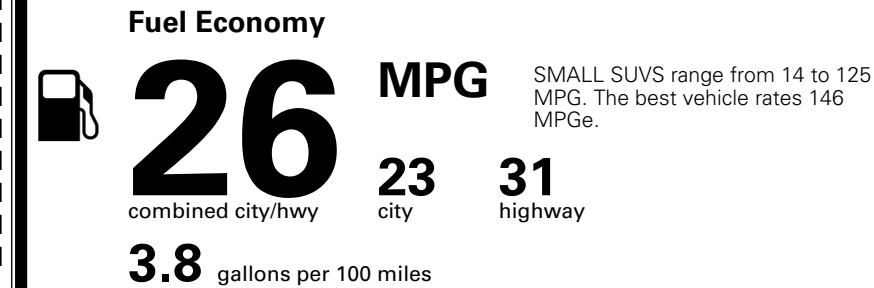

EPA DOT Fuel Economy and Environment

Gasoline Vehicle

You spend $1,000 more in fuel costs over 5 years compared to the average new vehicle.

Annual fuel cost $1,900