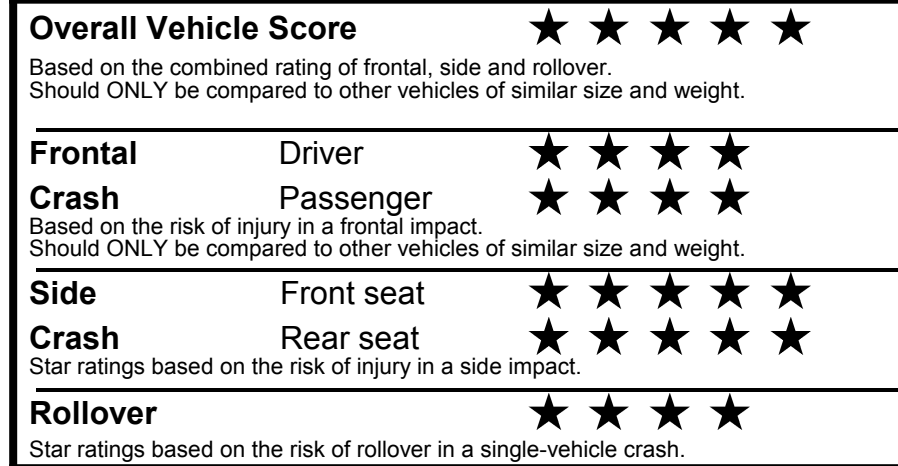

fueleconomy.gov

Calculate personalized estimates and compare vehicles

GOVERNMENT 5-STAR SAFETY RATINGS

Star ratings range from 1 to 5 stars (★★★★★) with 5 being the highest. Source: National Highway Traffic Safety Administration (NHTSA). www.safercar.gov or 1-888-327-4236