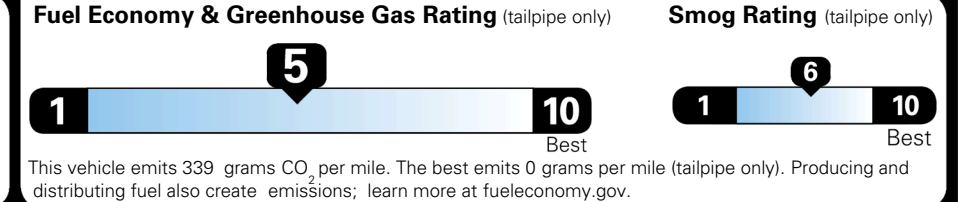

Actual results will vary for many reasons, including driving conditions and how you drive and maintain your vehicle. The average new vehicle gets 29 MPG and costs $8,500 to fuel over 5 years. Cost estimates are based on 15,000 miles per year at $ 3.30 per gallon. MPGe is miles per gasoline gallon equivalent. Vehicle emissions are a significant cause of climate change and smog.

fueleconomy.gov
Calculate personalized estimates and compare vehicles

GOVERNMENT 5-STAR SAFETY RATINGS

Overall Vehicle Score ★ ★ ★ ★ ★

Based on the combined rating of frontal, side and rollover. Should ONLY be compared to other vehicles of similar size and weight.

Frontal	Driver	★ ★ ★ ★
Crash	Passenger	★ ★ ★ ★
Based on the risk of injury in a frontal impact. Should ONLY be compared to other vehicles of similar size and weight.		
Side	Front seat	★ ★ ★ ★ ★
Crash	Rear seat	★ ★ ★ ★ ★
Star ratings based on the risk of injury in a side impact.		
Rollover		★ ★ ★ ★
Star ratings based on the risk of rollover in a single-vehicle crash.		

Star ratings range from 1 to 5 stars (★★★★★) with 5 being the highest.
Source: National Highway Traffic Safety Administration (NHTSA).
www.safercar.gov or 1-888-327-4236

Manufacturer's suggested retail price includes Manufacturer's recommended pre-delivery service. License and title fees, state and local taxes and other dealer installed options and accessories are not included in the manufacturer's suggested retail price.

PARTS CONTENT INFORMATION

FOR VEHICLES IN THIS CAR LINE U.S./CANADIAN PARTS CONTENT: 55 %

MAJOR SOURCES OF FOREIGN PARTS: KOREA: 30%

NOTE: PARTS CONTENT DOES NOT INCLUDE FINAL ASSEMBLY, DISTRIBUTION, OR OTHER NON-PARTS COSTS.

FOR THIS VEHICLE FINAL ASSEMBLY POINT: WEST POINT, GA, USA

COUNTRY OF ORIGIN ENGINE (MOTOR): USA

TRANSMISSION: USA