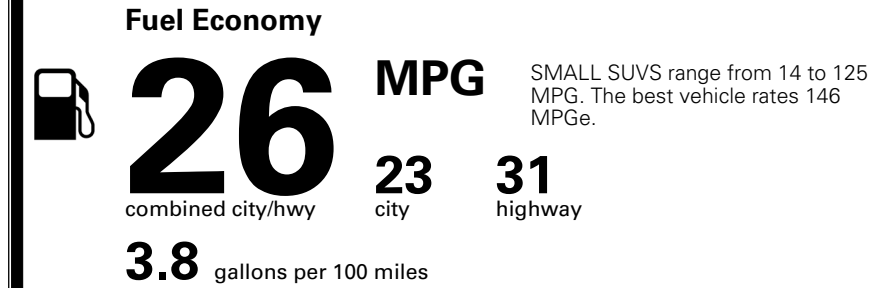

EXTERIOR

17" Alloy Wheels
LED Projector Headlights w/ Auto-On/Off
LED Positioning Lights
Power Adj. Heated Outside Mirrors w/LED Turn Signals
Compact Spare Tire

WARRANTY

10 Year/100,000 Mile Limited Powertrain Warranty
5 Year/60,000 Mile Limited Basic Warranty
5 Year/60,000 Mile Roadside Assistance

MANUFACTURER'S SUGGESTED RETAIL PRICE ▶

COMPARE S FWD FEATURES

Added to/in place of standard LX FWD features

- 18" Alloy Wheels
- Roof Rails
- Parking Distance Warning-Forward/Reverse
- SynTex Seating Material
- Power Adj. Driver's Seat w/ Power Lumbar
- Wireless Phone Charger
- Heated Front Seats
- Dual-Zone Automatic Climate Control

ADDITIONAL INSTALLED EQUIPMENT: (In addition to or in place of standard features)

Panoramic Sunroof Package $1,300.00
- Panoramic Sunroof w/ Power Sunshade
- LED Interior Lighting
Carpeted Floor Mats $235.00
Auto-Dimming Mirror w/ HomeLink™ $375.00
Wheel Locks $80.00

MSRP INCLUDING OPTIONS $ 37,280.00

INLAND FREIGHT AND HANDLING $ 1,495.00

TOTAL MANUFACTURER'S SUGGESTED RETAIL PRICE ▶ $ 38,775.00

TOTAL ADDITIONAL WEIGHT: 8.9

$ 35,290.00

Included
Included
Included
Included
Included
Included
Included
Included

EPA DOT Fuel Economy and Environment

Gasoline Vehicle

You spend $1,000 more in fuel costs over 5 years
compared to the average new vehicle.

Annual fuel cost $1,900