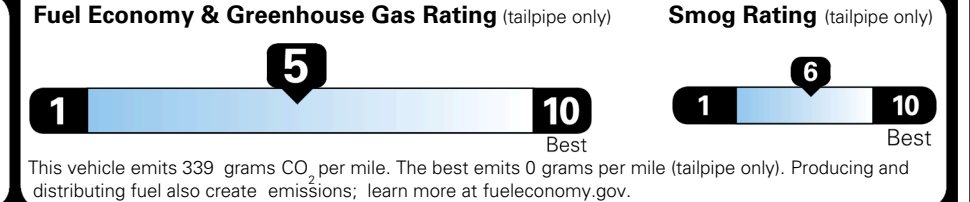

MSRP INCLUDING OPTIONS \$ 37,280.00

INLAND FREIGHT AND HANDLING \$ 1,495.00

TOTAL MANUFACTURER'S SUGGESTED RETAIL PRICE ▶ \$ 38,775.00

TOTAL ADDITIONAL WEIGHT: 8.9

\$ 35,290.00

Included
 Included
 Included
 Included
 Included
 Included
 Included
 Included

EPA DOT Fuel Economy and Environment

Gasoline Vehicle

You spend \$1,000 more in fuel costs over 5 years
 compared to the average new vehicle.

Annual fuel cost \$1,900

Actual results will vary for many reasons, including driving conditions and how you drive and maintain your vehicle. The average new vehicle gets 29 MPG and costs \$8,500 to fuel over 5 years. Cost estimates are based on 15,000 miles per year at \$ 3.30 per gallon. MPGe is miles per gasoline gallon equivalent. Vehicle emissions are a significant cause of climate change and smog.