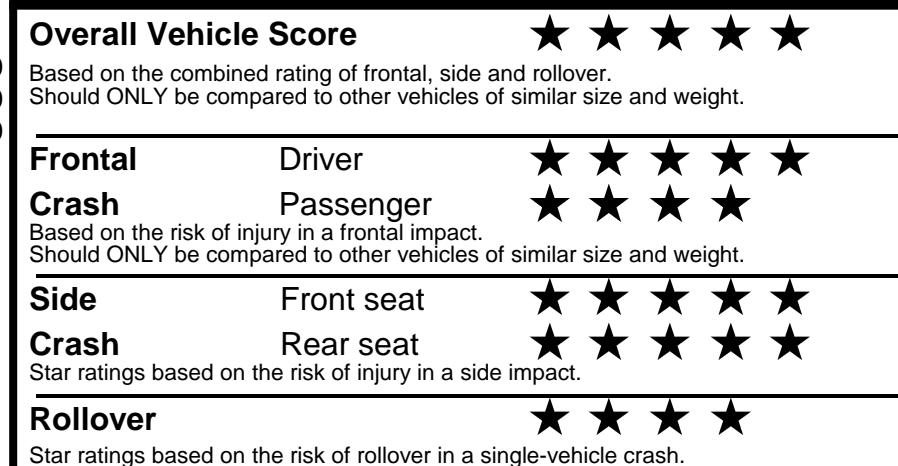

fueleconomy.gov
 Calculate personalized estimates and compare vehicles

GOVERNMENT 5-STAR SAFETY RATINGS

Star ratings range from 1 to 5 stars (★★★★★) with 5 being the highest.
 Source: National Highway Traffic Safety Administration (NHTSA).
www.safercar.gov or 1-888-327-4236