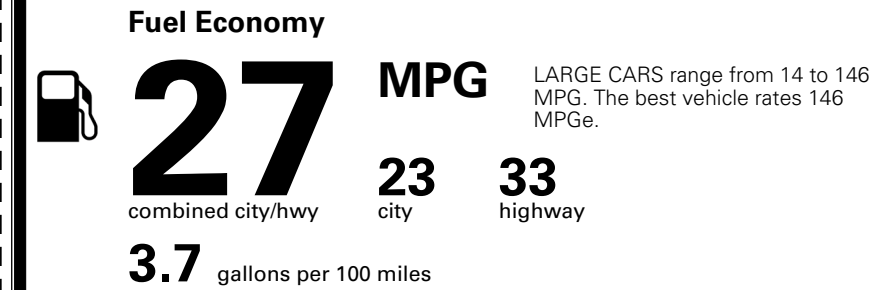

\$495.00
 \$4,400.00

\$200.00
 \$60.00
 \$80.00

\$ 38,825.00

\$ 1,245.00

\$ 40,070.00

EPA DOT Fuel Economy and Environment

Gasoline Vehicle

You spend \$750 more in fuel costs over 5 years compared to the average new vehicle.