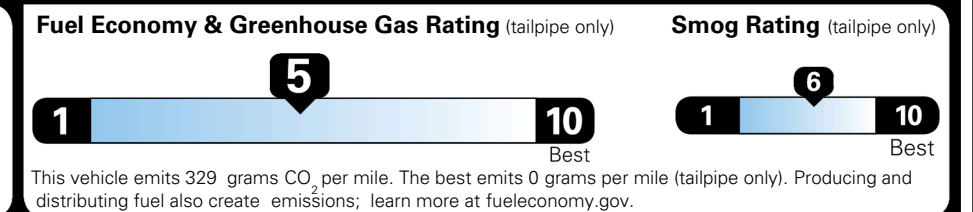

EPA DOT Fuel Economy and Environment

Gasoline Vehicle

You spend **\$750** more in fuel costs over 5 years compared to the average new vehicle.

Annual fuel cost **\$1,850**

Actual results will vary for many reasons, including driving conditions and how you drive and maintain your vehicle. The average new vehicle gets 29 MPG and costs \$8,500 to fuel over 5 years. Cost estimates are based on 15,000 miles per year at \$ 3.30 per gallon. MPGe is miles per gasoline gallon equivalent. Vehicle emissions are a significant cause of climate change and smog.