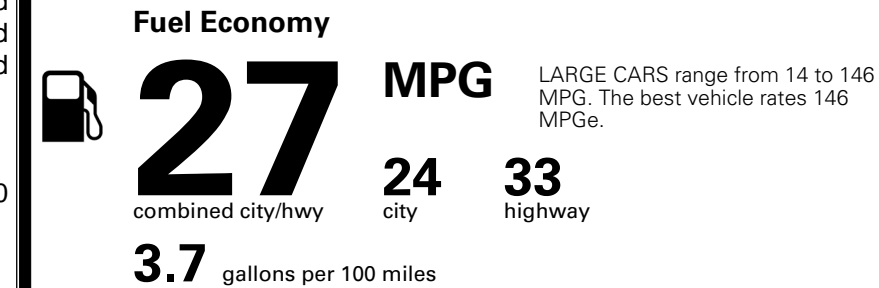

EPA DOT Fuel Economy and Environment

Gasoline Vehicle

You spend **$750** more in fuel costs over 5 years compared to the average new vehicle.

Annual fuel cost **$1,850**