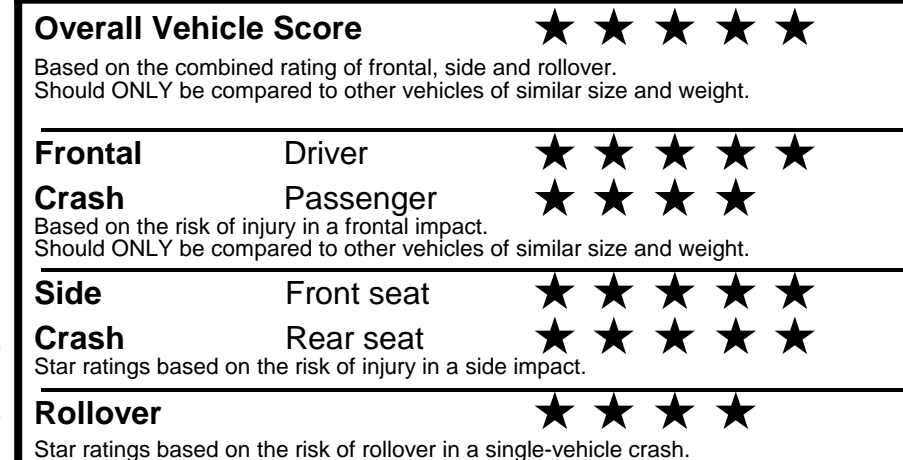

fueleconomy.gov

Calculate personalized estimates and compare vehicles

GOVERNMENT 5-STAR SAFETY RATINGS

Star ratings range from 1 to 5 stars (★★★★★) with 5 being the highest. Source: National Highway Traffic Safety Administration (NHTSA). www.safercar.gov or 1-888-327-4236