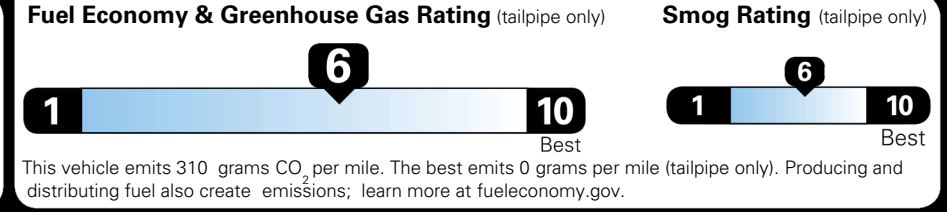

Actual results will vary for many reasons, including driving conditions and how you drive and maintain your vehicle. The average new vehicle gets 29 MPG and costs $8,500 to fuel over 5 years. Cost estimates are based on 15,000 miles per year at $ 3.30 per gallon. MPGe is miles per gasoline gallon equivalent. Vehicle emissions are a significant cause of climate change and smog.

fueleconomy.gov
Calculate personalized estimates and compare vehicles

Smartphone QR Code