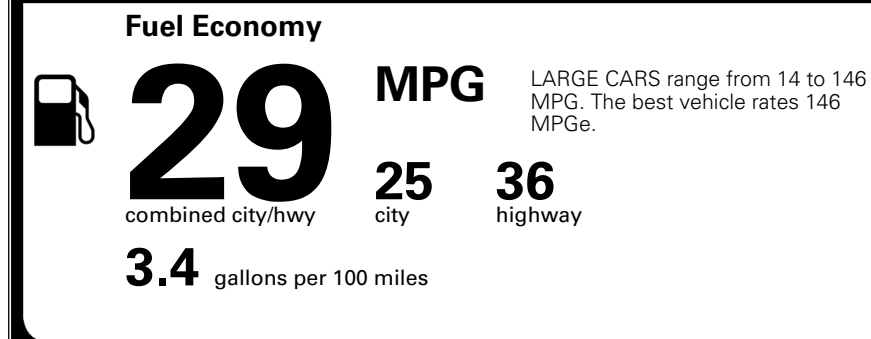

\$495.00
 \$200.00
 \$135.00
 \$80.00

\$ 29,300.00

\$ 1,195.00

\$ 30,495.00

EPA DOT Fuel Economy and Environment

Gasoline Vehicle

You save \$0
 in fuel costs over 5 years compared to the average new vehicle.