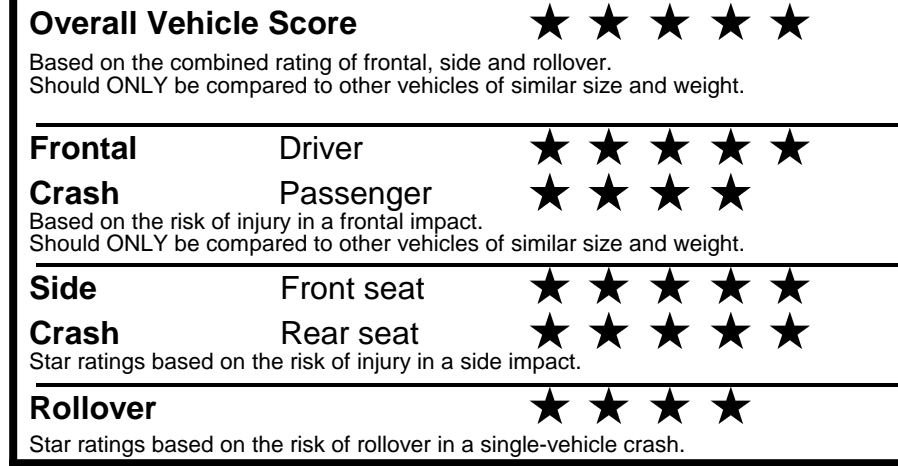

fueleconomy.gov
 Calculate personalized estimates and compare vehicles

GOVERNMENT 5-STAR SAFETY RATINGS

Star ratings range from 1 to 5 stars (★★★★★) with 5 being the highest.
 Source: National Highway Traffic Safety Administration (NHTSA).
www.safercar.gov or 1-888-327-4236