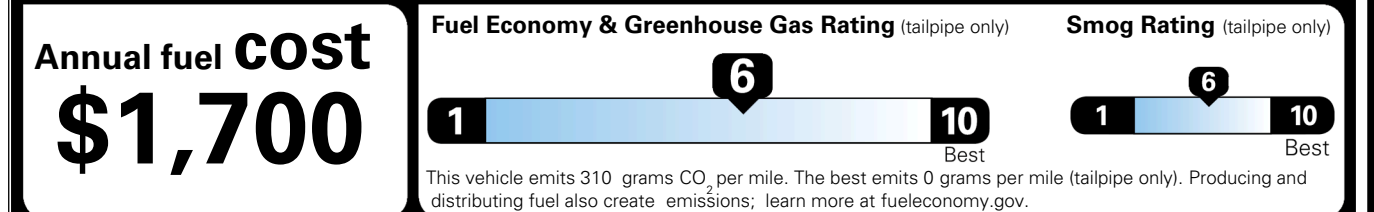

Actual results will vary for many reasons, including driving conditions and how you drive and maintain your vehicle. The average new vehicle gets 29 MPG and costs $8,500 to fuel over 5 years. Cost estimates are based on 15,000 miles per year at $ 3.30 per gallon. MPGe is miles per gasoline gallon equivalent. Vehicle emissions are a significant cause of climate change and smog.

fueleconomy.gov

Calculate personalized estimates and compare vehicles