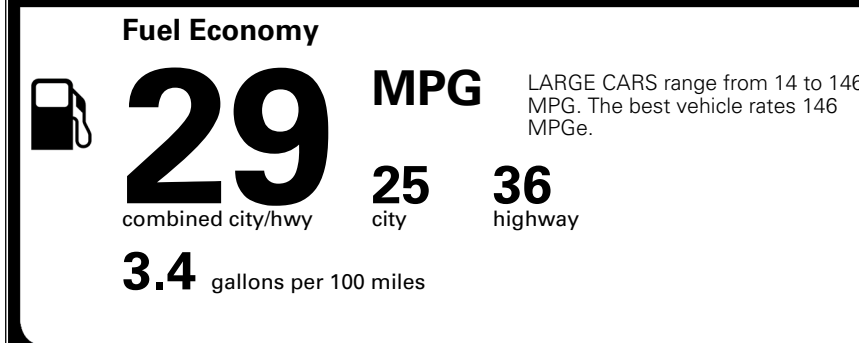

EPA DOT Fuel Economy and Environment

Gasoline Vehicle

You save $0
in fuel costs over 5 years compared to the average new vehicle.

Annual fuel cost $1,700