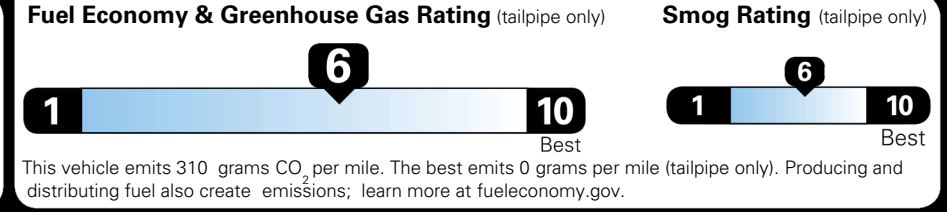

\$ 28,945.00

\$ 1,195.00

\$ 30,140.00

EPA DOT Fuel Economy and Environment

Gasoline Vehicle

You save \$0
 in fuel costs over 5 years compared to the average new vehicle.

Annual fuel cost \$1,700

Actual results will vary for many reasons, including driving conditions and how you drive and maintain your vehicle. The average new vehicle gets 29 MPG and costs \$8,500 to fuel over 5 years. Cost estimates are based on 15,000 miles per year at \$ 3.30 per gallon. MPGe is miles per gasoline gallon equivalent. Vehicle emissions are a significant cause of climate change and smog.