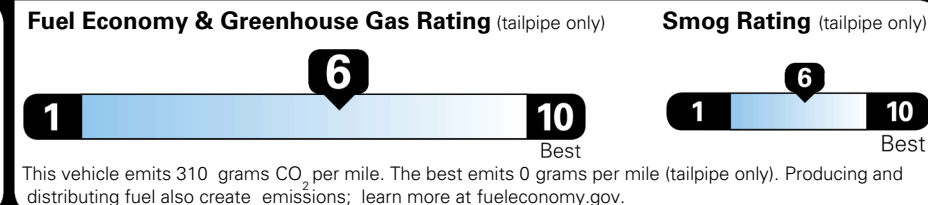

Actual results will vary for many reasons, including driving conditions and how you drive and maintain your vehicle. The average new vehicle gets 29 MPG and costs $8,500 to fuel over 5 years. Cost estimates are based on 15,000 miles per year at $ 3.30 per gallon. MPGe is miles per gasoline gallon equivalent. Vehicle emissions are a significant cause of climate change and smog.

fueleconomy.gov

Calculate personalized estimates and compare vehicles

GOVERNMENT 5-STAR SAFETY RATINGS

Overall Vehicle Score ★ ★ ★ ★ ★

Based on the combined rating of frontal, side and rollover. Should ONLY be compared to other vehicles of similar size and weight.

Frontal Driver ★ ★ ★ ★ ★

Crash Passenger ★ ★ ★ ★ ★

Based on the risk of injury in a frontal impact. Should ONLY be compared to other vehicles of similar size and weight.

Side Front seat ★ ★ ★ ★ ★

Crash Rear seat ★ ★ ★ ★ ★

Star ratings based on the risk of injury in a side impact.

Rollover ★ ★ ★ ★ ★

Star ratings based on the risk of rollover in a single-vehicle crash.

Star ratings range from 1 to 5 stars (★★★★★) with 5 being the highest.

Source: National Highway Traffic Safety Administration (NHTSA).

www.safercar.gov or 1-888-327-4236

Manufacturer's suggested retail price includes Manufacturer's recommended pre-delivery service. License and title fees, state and local taxes and other dealer installed options and accessories are not included in the manufacturer's suggested retail price.

PARTS CONTENT INFORMATION

FOR VEHICLES IN THIS CAR LINE U.S./CANADIAN PARTS CONTENT: 0 %

MAJOR SOURCES OF FOREIGN PARTS: KOREA: 90%

NOTE: PARTS CONTENT DOES NOT INCLUDE FINAL ASSEMBLY, DISTRIBUTION, OR OTHER NON-PARTS COSTS.

FOR THIS VEHICLE FINAL ASSEMBLY POINT: HWASUNG, KOREA

COUNTRY OF ORIGIN

ENGINE (MOTOR): KOREA

TRANSMISSION: KOREA

*Additional terms and conditions apply.

**Kia Connect may be currently unavailable for some Model Year 2022 and newer vehicles sold or purchased in Massachusetts; please see owners.kia.com for more information.

NOTE: When you purchase this vehicle, Kia America, Inc. collects personal information you provide to the dealership. For information on our collection and use of personal information and your rights, please see our Privacy Policy on www.kia.com.