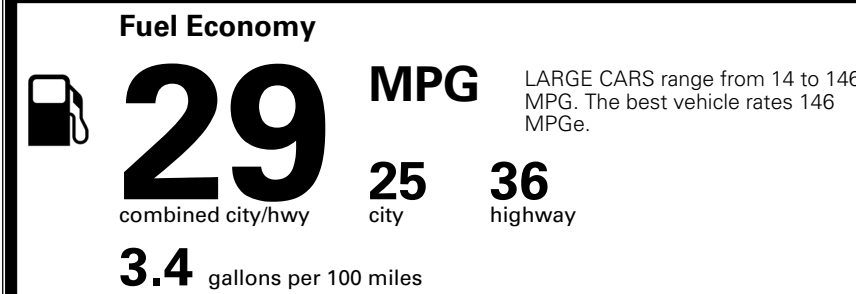

MSRP INCLUDING OPTIONS \$ 31,575.00

INLAND FREIGHT AND HANDLING \$ 1,245.00

TOTAL MANUFACTURER'S SUGGESTED RETAIL PRICE ▶

\$ 32,820.00

TOTAL ADDITIONAL WEIGHT: 11.6

EPA DOT Fuel Economy and Environment

Gasoline Vehicle