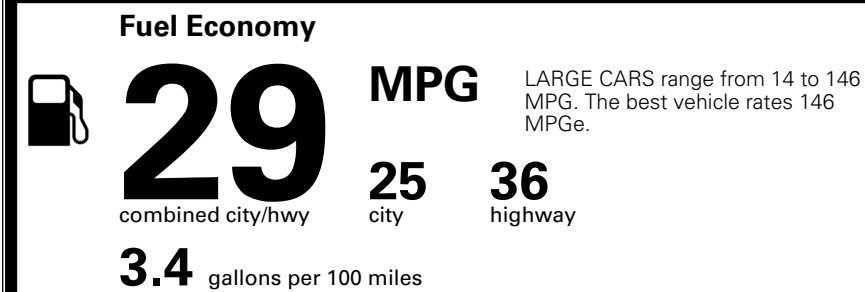

\$495.00
 \$2,200.00

 \$200.00
 \$60.00
 \$45.00
 \$75.00

MSRP INCLUDING OPTIONS

\$ 31,565.00

INLAND FREIGHT AND HANDLING

\$ 1,245.00

TOTAL MANUFACTURER'S SUGGESTED RETAIL PRICE ▶

\$ 32,810.00

TOTAL ADDITIONAL WEIGHT: 13.3

EPA DOT Fuel Economy and Environment

Gasoline Vehicle

You save \$0
 in fuel costs over 5 years compared to the average new vehicle.

Annual fuel cost \$1,700

Actual results will vary for many reasons, including driving conditions and how you drive and maintain your vehicle. The average new vehicle gets 29 MPG and costs \$8,500 to fuel over 5 years. Cost estimates are based on 15,000 miles per year at \$ 3.30 per gallon. MPGe is miles per gasoline gallon equivalent. Vehicle emissions are a significant cause of climate change and smog.