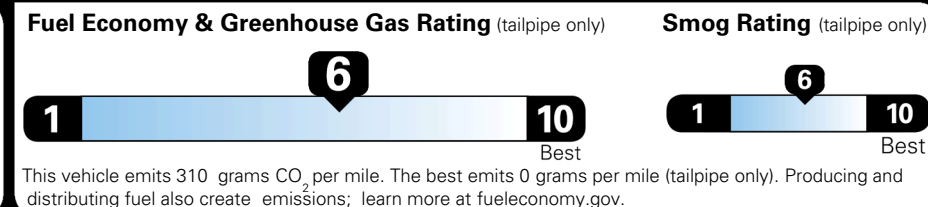

TOTAL ADDITIONAL WEIGHT: 13.3

EPA DOT Fuel Economy and Environment

Gasoline Vehicle

You save \$0
 in fuel costs over 5 years compared to the average new vehicle.

Annual fuel cost \$1,700

Actual results will vary for many reasons, including driving conditions and how you drive and maintain your vehicle. The average new vehicle gets 29 MPG and costs \$8,500 to fuel over 5 years. Cost estimates are based on 15,000 miles per year at \$ 3.30 per gallon. MPGe is miles per gasoline gallon equivalent. Vehicle emissions are a significant cause of climate change and smog.