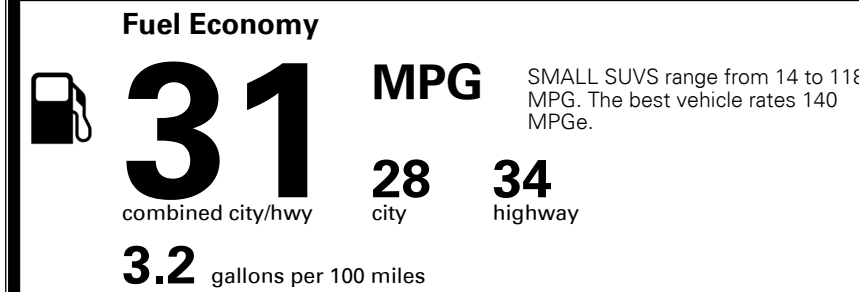

MANUFACTURER'S SUGGESTED RETAIL PRICE ▶

$ 26,090.00

COMPARE EX FWD FEATURES

Added to/in place of standard S FWD features

- 10.25" Instrument Display
- SynTex Seating Material
- Heated Front Seats
- Power Driver's Seat w/ Power Lumbar
- Illuminated Sunvisor Mirrors
- Wireless Phone Charger
- Parking Distance Warning - Reverse

Included
Included
Included
Included
Included
Included
Included

ADDITIONAL INSTALLED EQUIPMENT: (In addition to or in place of standard features)

Cross Bars
Carpeted Floor Mats
Cargo Net, Floor Style
Cargo Cover
Auto-Dimming Mirror w/ HomeLink™
Wheel Locks

$400.00
$190.00
$60.00
$150.00
$375.00
$75.00

MSRP INCLUDING OPTIONS

$ 27,340.00

INLAND FREIGHT AND HANDLING

$ 1,375.00

TOTAL MANUFACTURER'S SUGGESTED RETAIL PRICE ▶

$ 28,715.00

TOTAL ADDITIONAL WEIGHT: 27.2

*Additional terms and conditions apply.
**Kia Connect may be currently unavailable for some Model Year 2022 and newer vehicles sold or purchased in Massachusetts; please see owners.kia.com for more information.
NOTE: When you purchase this vehicle, Kia America, Inc. collects personal information you provide to the dealership. For information on our collection and use of personal information and your rights, please see our Privacy Policy on www.kia.com.

EPA DOT Fuel Economy and Environment

Gasoline Vehicle

You save $1,000
in fuel costs over 5 years compared to the average new vehicle.

Annual fuel cost $1,700