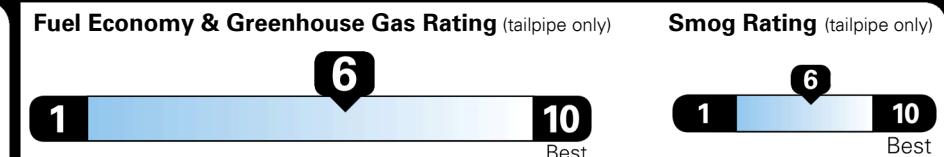

EPA DOT Fuel Economy and Environment

Gasoline Vehicle

You save \$1,000
 in fuel costs over 5 years compared to the average new vehicle.

Annual fuel cost \$1,700

This vehicle emits 288 grams CO₂ per mile. The best emits 0 grams per mile (tailpipe only). Producing and distributing fuel also create emissions; learn more at fueleconomy.gov.