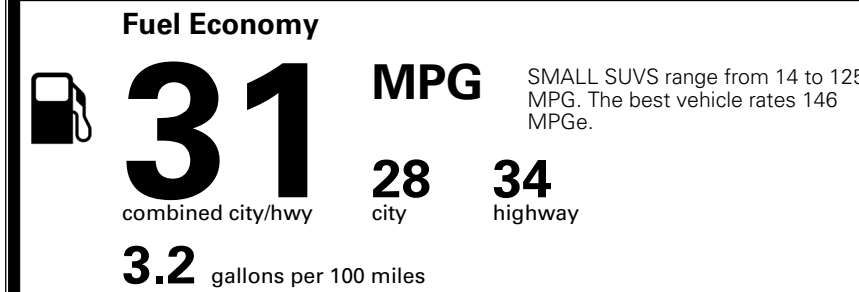

Included
 \$800.00
 \$400.00
 \$200.00
 \$155.00
 \$80.00

\$ 28,025.00

\$ 1,445.00

\$ 29,470.00

EPA DOT Fuel Economy and Environment

Gasoline Vehicle

You save \$500
 in fuel costs over 5 years compared to the average new vehicle.