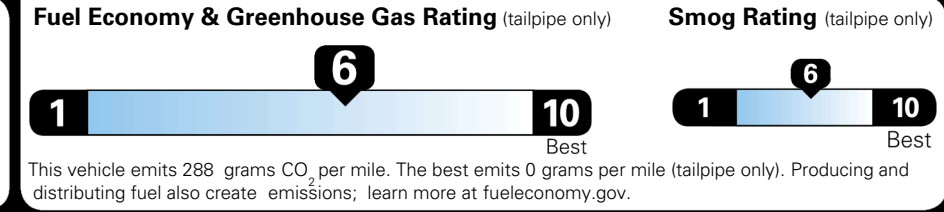

Actual results will vary for many reasons, including driving conditions and how you drive and maintain your vehicle. The average new vehicle gets 29 MPG and costs $8,500 to fuel over 5 years. Cost estimates are based on 15,000 miles per year at $ 3.30 per gallon. MPGe is miles per gasoline gallon equivalent. Vehicle emissions are a significant cause of climate change and smog.

fueleconomy.gov

Calculate personalized estimates and compare vehicles

GOVERNMENT 5-STAR SAFETY RATINGS

Overall Vehicle Score ★★★★★

Based on the combined rating of frontal, side and rollover. Should ONLY be compared to other vehicles of similar size and weight.

Frontal Driver ★★★★★

Crash Passenger ★★★★★

Based on the risk of injury in a frontal impact. Should ONLY be compared to other vehicles of similar size and weight.

Side Front seat ★★★★★

Crash Rear seat ★★★★★

Star ratings based on the risk of injury in a side impact.

Rollover ★★★★★

Star ratings based on the risk of rollover in a single-vehicle crash.

Star ratings range from 1 to 5 stars (★★★★★) with 5 being the highest.

Source: National Highway Traffic Safety Administration (NHTSA).

www.safercar.gov or 1-888-327-4236

Manufacturer's suggested retail price includes Manufacturer's recommended pre-delivery service. License and title fees, state and local taxes and other dealer installed options and accessories are not included in the manufacturer's suggested retail price.

PARTS CONTENT INFORMATION

FOR VEHICLES IN THIS CAR LINE U.S./CANADIAN PARTS CONTENT: 3 %

MAJOR SOURCES OF FOREIGN PARTS: KOREA: 90%

NOTE: PARTS CONTENT DOES NOT INCLUDE FINAL ASSEMBLY, DISTRIBUTION, OR OTHER NON-PARTS COSTS.

FOR THIS VEHICLE FINAL ASSEMBLY POINT: GWANGJU, KOREA

COUNTRY OF ORIGIN

ENGINE (MOTOR): KOREA

TRANSMISSION: KOREA

*Additional terms and conditions apply.

**Kia Connect may be currently unavailable for some Model Year 2022 and newer vehicles sold or purchased in Massachusetts; please see owners.kia.com for more information.

NOTE: When you purchase this vehicle, Kia America, Inc. collects personal information you provide to the dealership. For information on our collection and use of personal information and your rights, please see our Privacy Policy on www.kia.com.