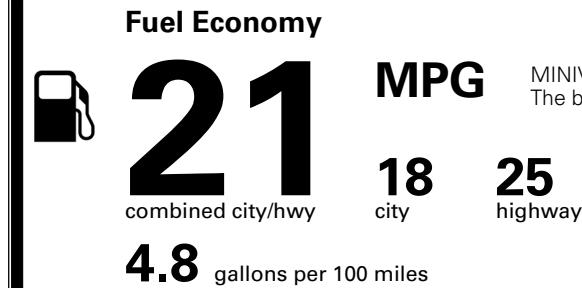

MSRP INCLUDING OPTIONS

\$ 40,155.00

INLAND FREIGHT AND HANDLING

\$ 1,545.00

TOTAL MANUFACTURER'S SUGGESTED RETAIL PRICE ▶

\$ 41,700.00

*Additional terms and conditions apply.

**Kia Connect may be currently unavailable for some Model Year 2022 and newer vehicles sold or purchased in Massachusetts; please see owners.kia.com for more information.

TOTAL ADDITIONAL WEIGHT: 13.5

EPA DOT Fuel Economy and Environment

Gasoline Vehicle

MINIVANS range from 20 to 83 MPG. The best vehicle rates 146 MPGe.

You spend \$3,250 more in fuel costs over 5 years compared to the average new vehicle.