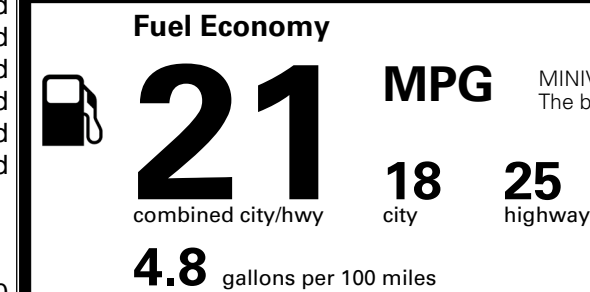

MSRP INCLUDING OPTIONS

\$ 40,155.00

INLAND FREIGHT AND HANDLING

\$ 1,545.00

TOTAL MANUFACTURER'S SUGGESTED RETAIL PRICE ▶

\$ 41,700.00

TOTAL ADDITIONAL WEIGHT: 13.5

EPA DOT Fuel Economy and Environment