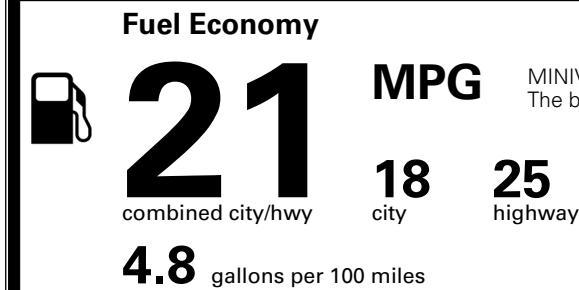

\$285.00
 \$130.00
 \$80.00

MSRP INCLUDING OPTIONS

\$ 42,085.00

INLAND FREIGHT AND HANDLING

\$ 1,545.00

TOTAL MANUFACTURER'S SUGGESTED RETAIL PRICE ▶

\$ 43,630.00

TOTAL ADDITIONAL WEIGHT: 15.9

EPA DOT Fuel Economy and Environment

Gasoline Vehicle

MINIVANS range from 20 to 83 MPG. The best vehicle rates 146 MPGe.

You spend \$3,250 more in fuel costs over 5 years compared to the average new vehicle.