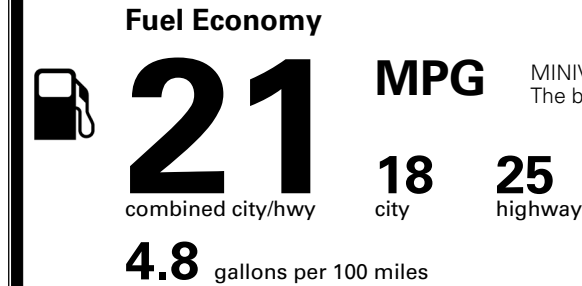

MSRP INCLUDING OPTIONS \$ 49,060.00

INLAND FREIGHT AND HANDLING \$ 1,545.00

TOTAL MANUFACTURER'S SUGGESTED RETAIL PRICE ▶ \$ 50,605.00

TOTAL ADDITIONAL WEIGHT: 20.2

EPA DOT Fuel Economy and Environment

Gasoline Vehicle