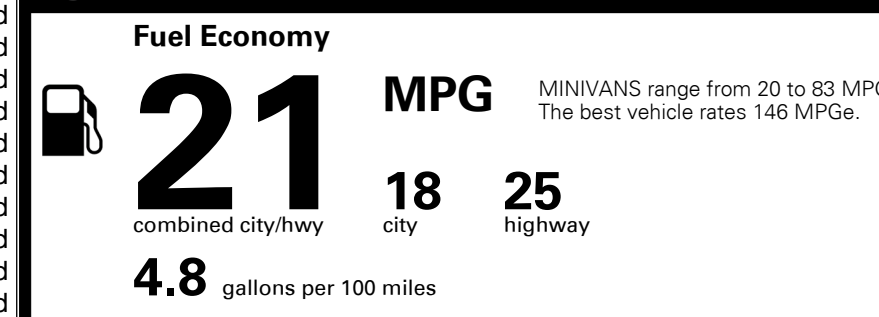

EPA DOT Fuel Economy and Environment

Gasoline Vehicle

You spend $3,250 more in fuel costs over 5 years compared to the average new vehicle.

Annual fuel cost $2,350