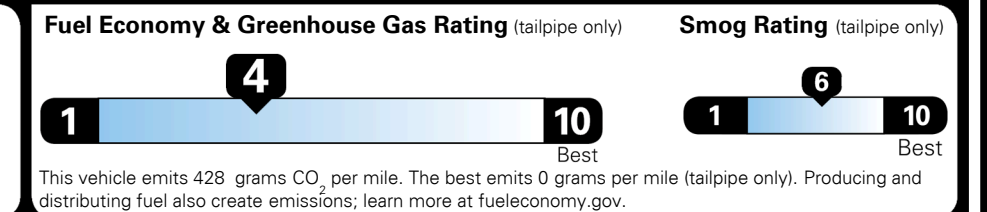

### EPA DOT Fuel Economy and Environment

Gasoline Vehicle

**You spend \$3,250 more in fuel costs over 5 years** compared to the average new vehicle.

**Annual fuel cost \$2,350**

Actual results will vary for many reasons, including driving conditions and how you drive and maintain your vehicle. The average new vehicle gets 29 MPG and costs \$8,500 to fuel over 5 years. Cost estimates are based on 15,000 miles per year at \$ 3.30 per gallon. MPGe is miles per gasoline gallon equivalent. Vehicle emissions are a significant cause of climate change and smog.