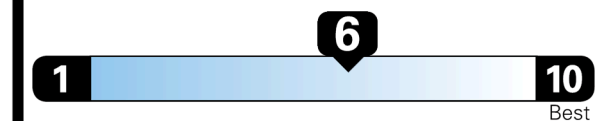

Gasoline Vehicle

MINIVANS range from 20 to 83 MPG. The best vehicle rates 146 MPGe.

You save \$750
 in fuel costs over 5 years compared to the average new vehicle.

Annual fuel cost \$1,550

Fuel Economy & Greenhouse Gas Rating (tailpipe only)