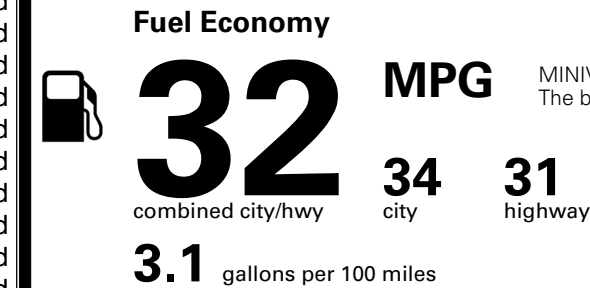

MSRP INCLUDING OPTIONS

\$ 50,335.00

INLAND FREIGHT AND HANDLING

\$ 1,545.00

TOTAL MANUFACTURER'S SUGGESTED RETAIL PRICE ▶

\$ 51,880.00

TOTAL ADDITIONAL WEIGHT: 10.6

EPA DOT Fuel Economy and Environment

Gasoline Vehicle

MINIVANS range from 20 to 83 MPG. The best vehicle rates 146 MPGe.

You save \$750
 in fuel costs over 5 years compared to the average new vehicle.

Annual fuel cost \$1,550

Fuel Economy & Greenhouse Gas Rating (tailpipe only)